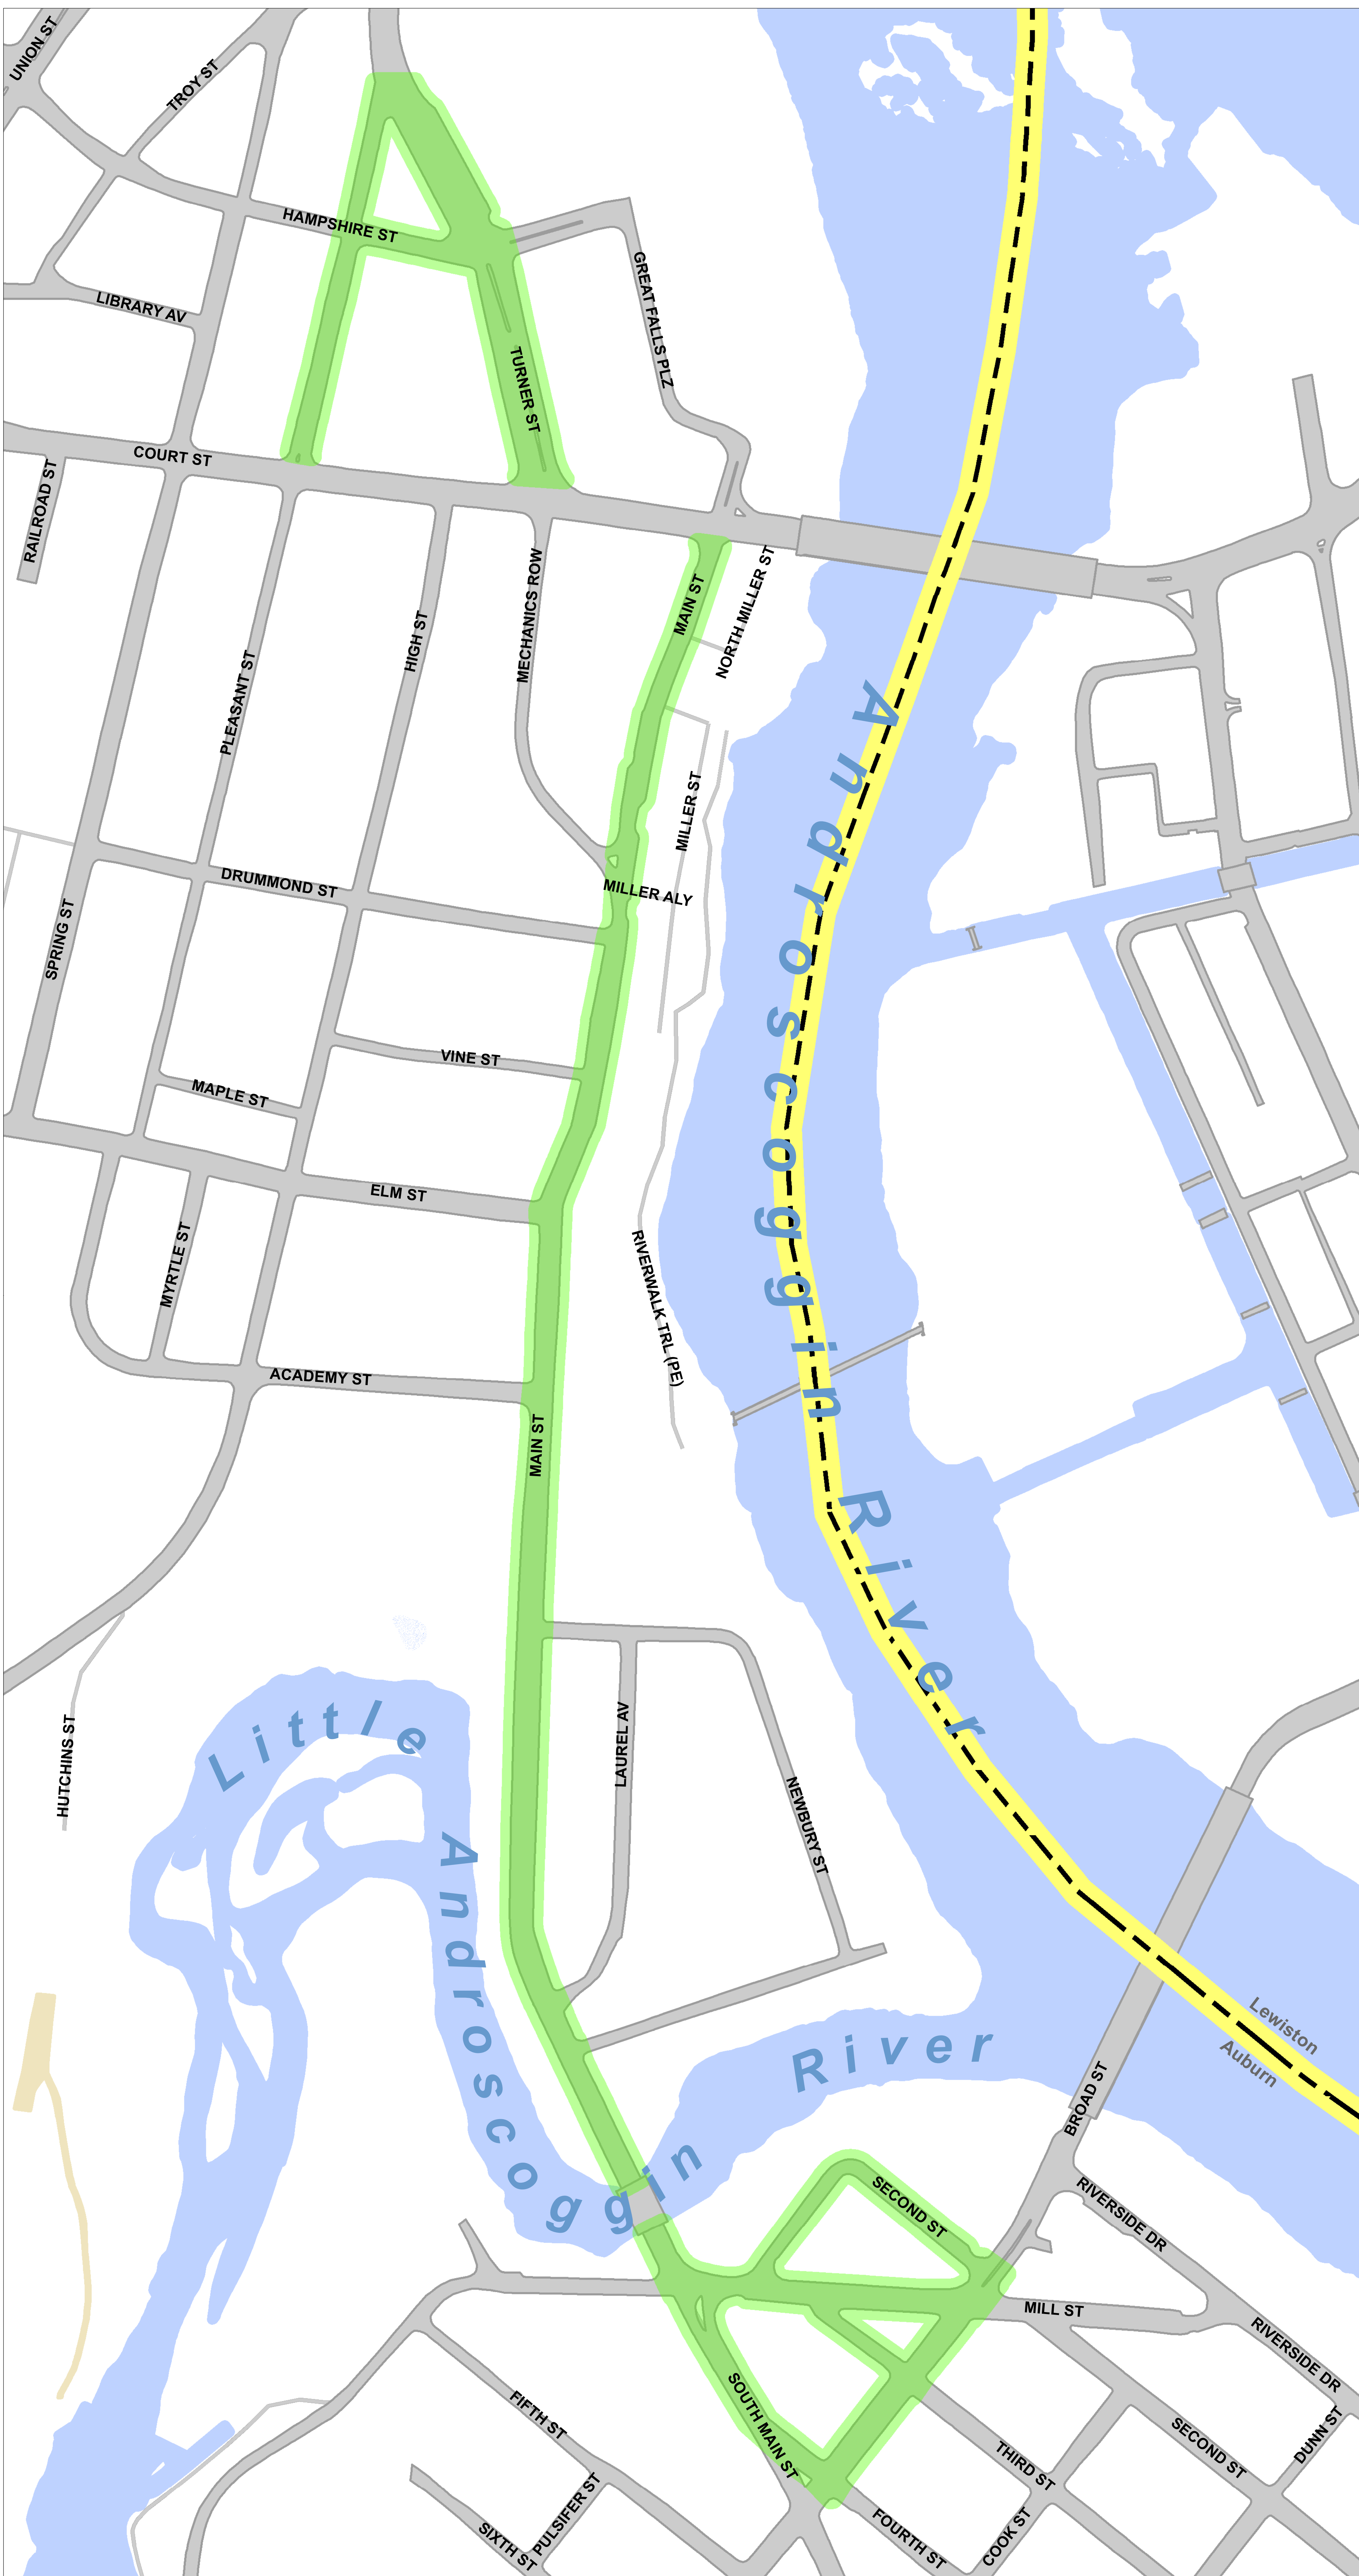

City of Auburn, Maine

60 Court St.
Auburn, ME 04210
www.auburnmaine.gov
(207) 333-6601

Winter Parking Ban Downtown Exemption Area

 Downtown Exemption Area

0 125 250 500 Feet