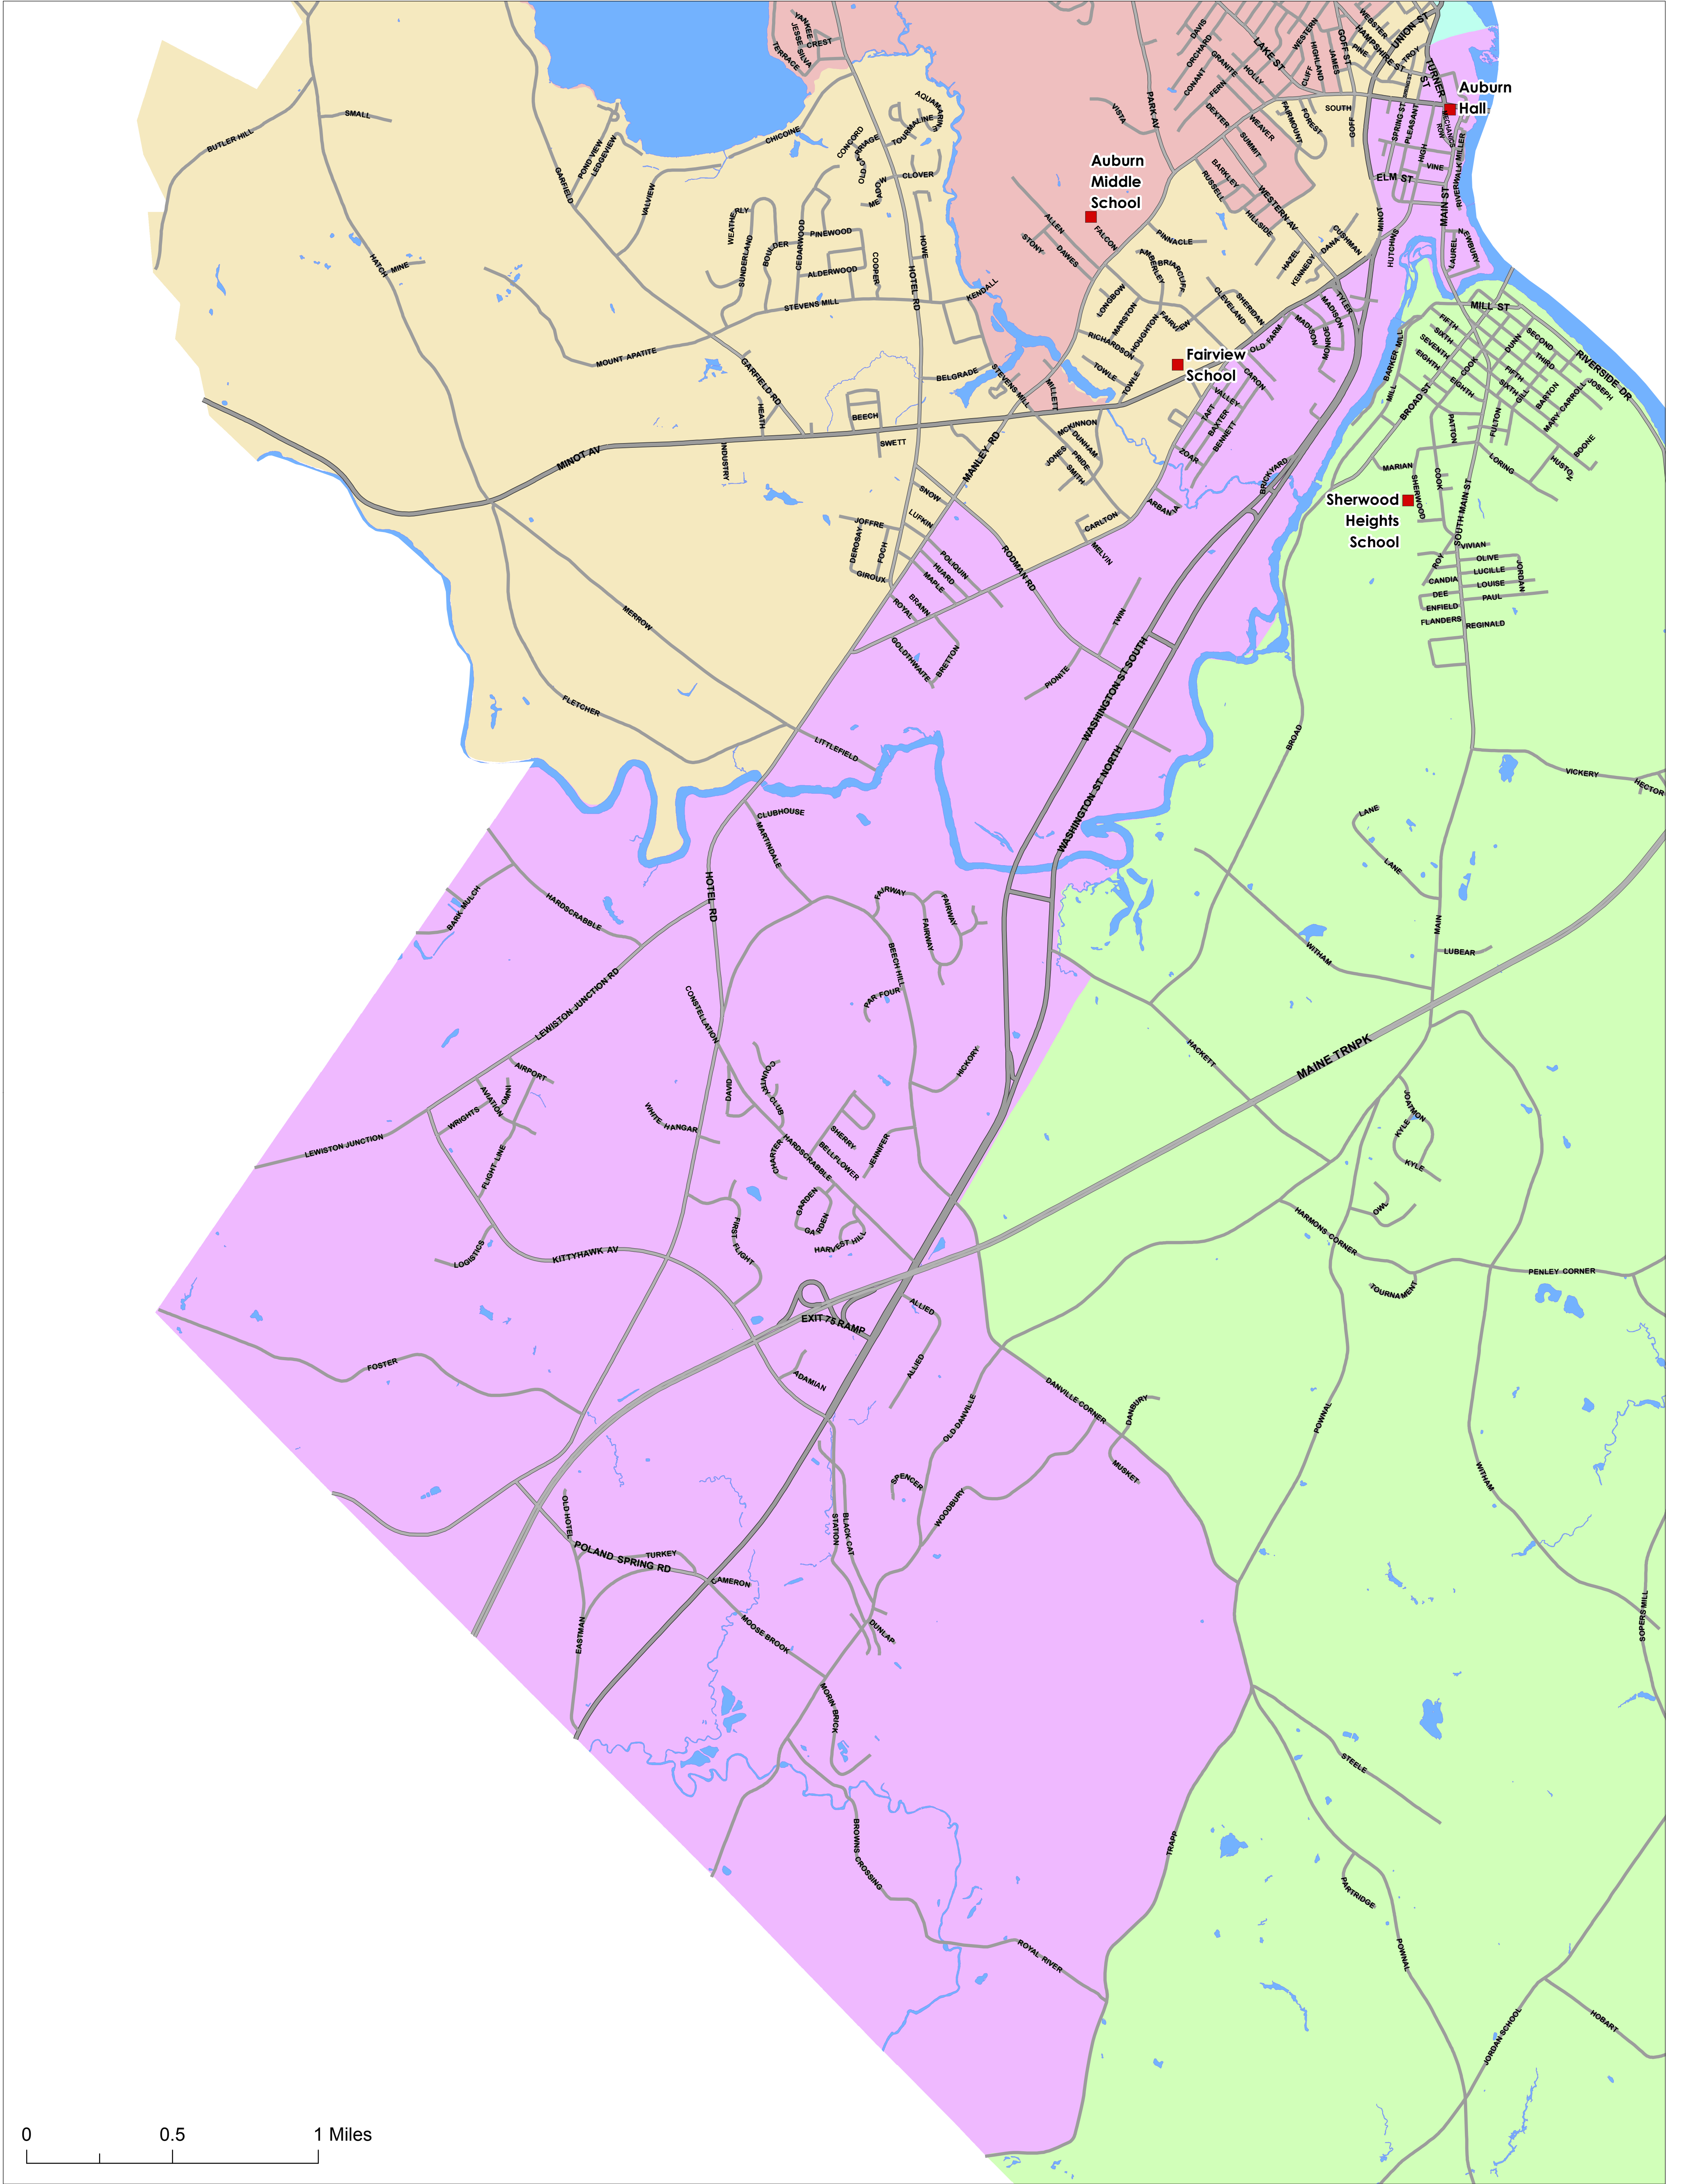

Election Districts - Ward 4

0 0.5 1 Miles

Updated 7/1/2015

**City of
Auburn, Maine**
60 Court St.
Auburn, ME 04210
www.auburnmaine.gov
207-333-6601

- Polling Places
- Ward 1 - Polling Place, Washburn School
- Ward 2 - Polling Place, Auburn Middle School
- Ward 3 - Polling Place, Fairview School
- Ward 4 - Polling Place, Auburn Hall
- Ward 5 - Polling Place, Sherwood Heights