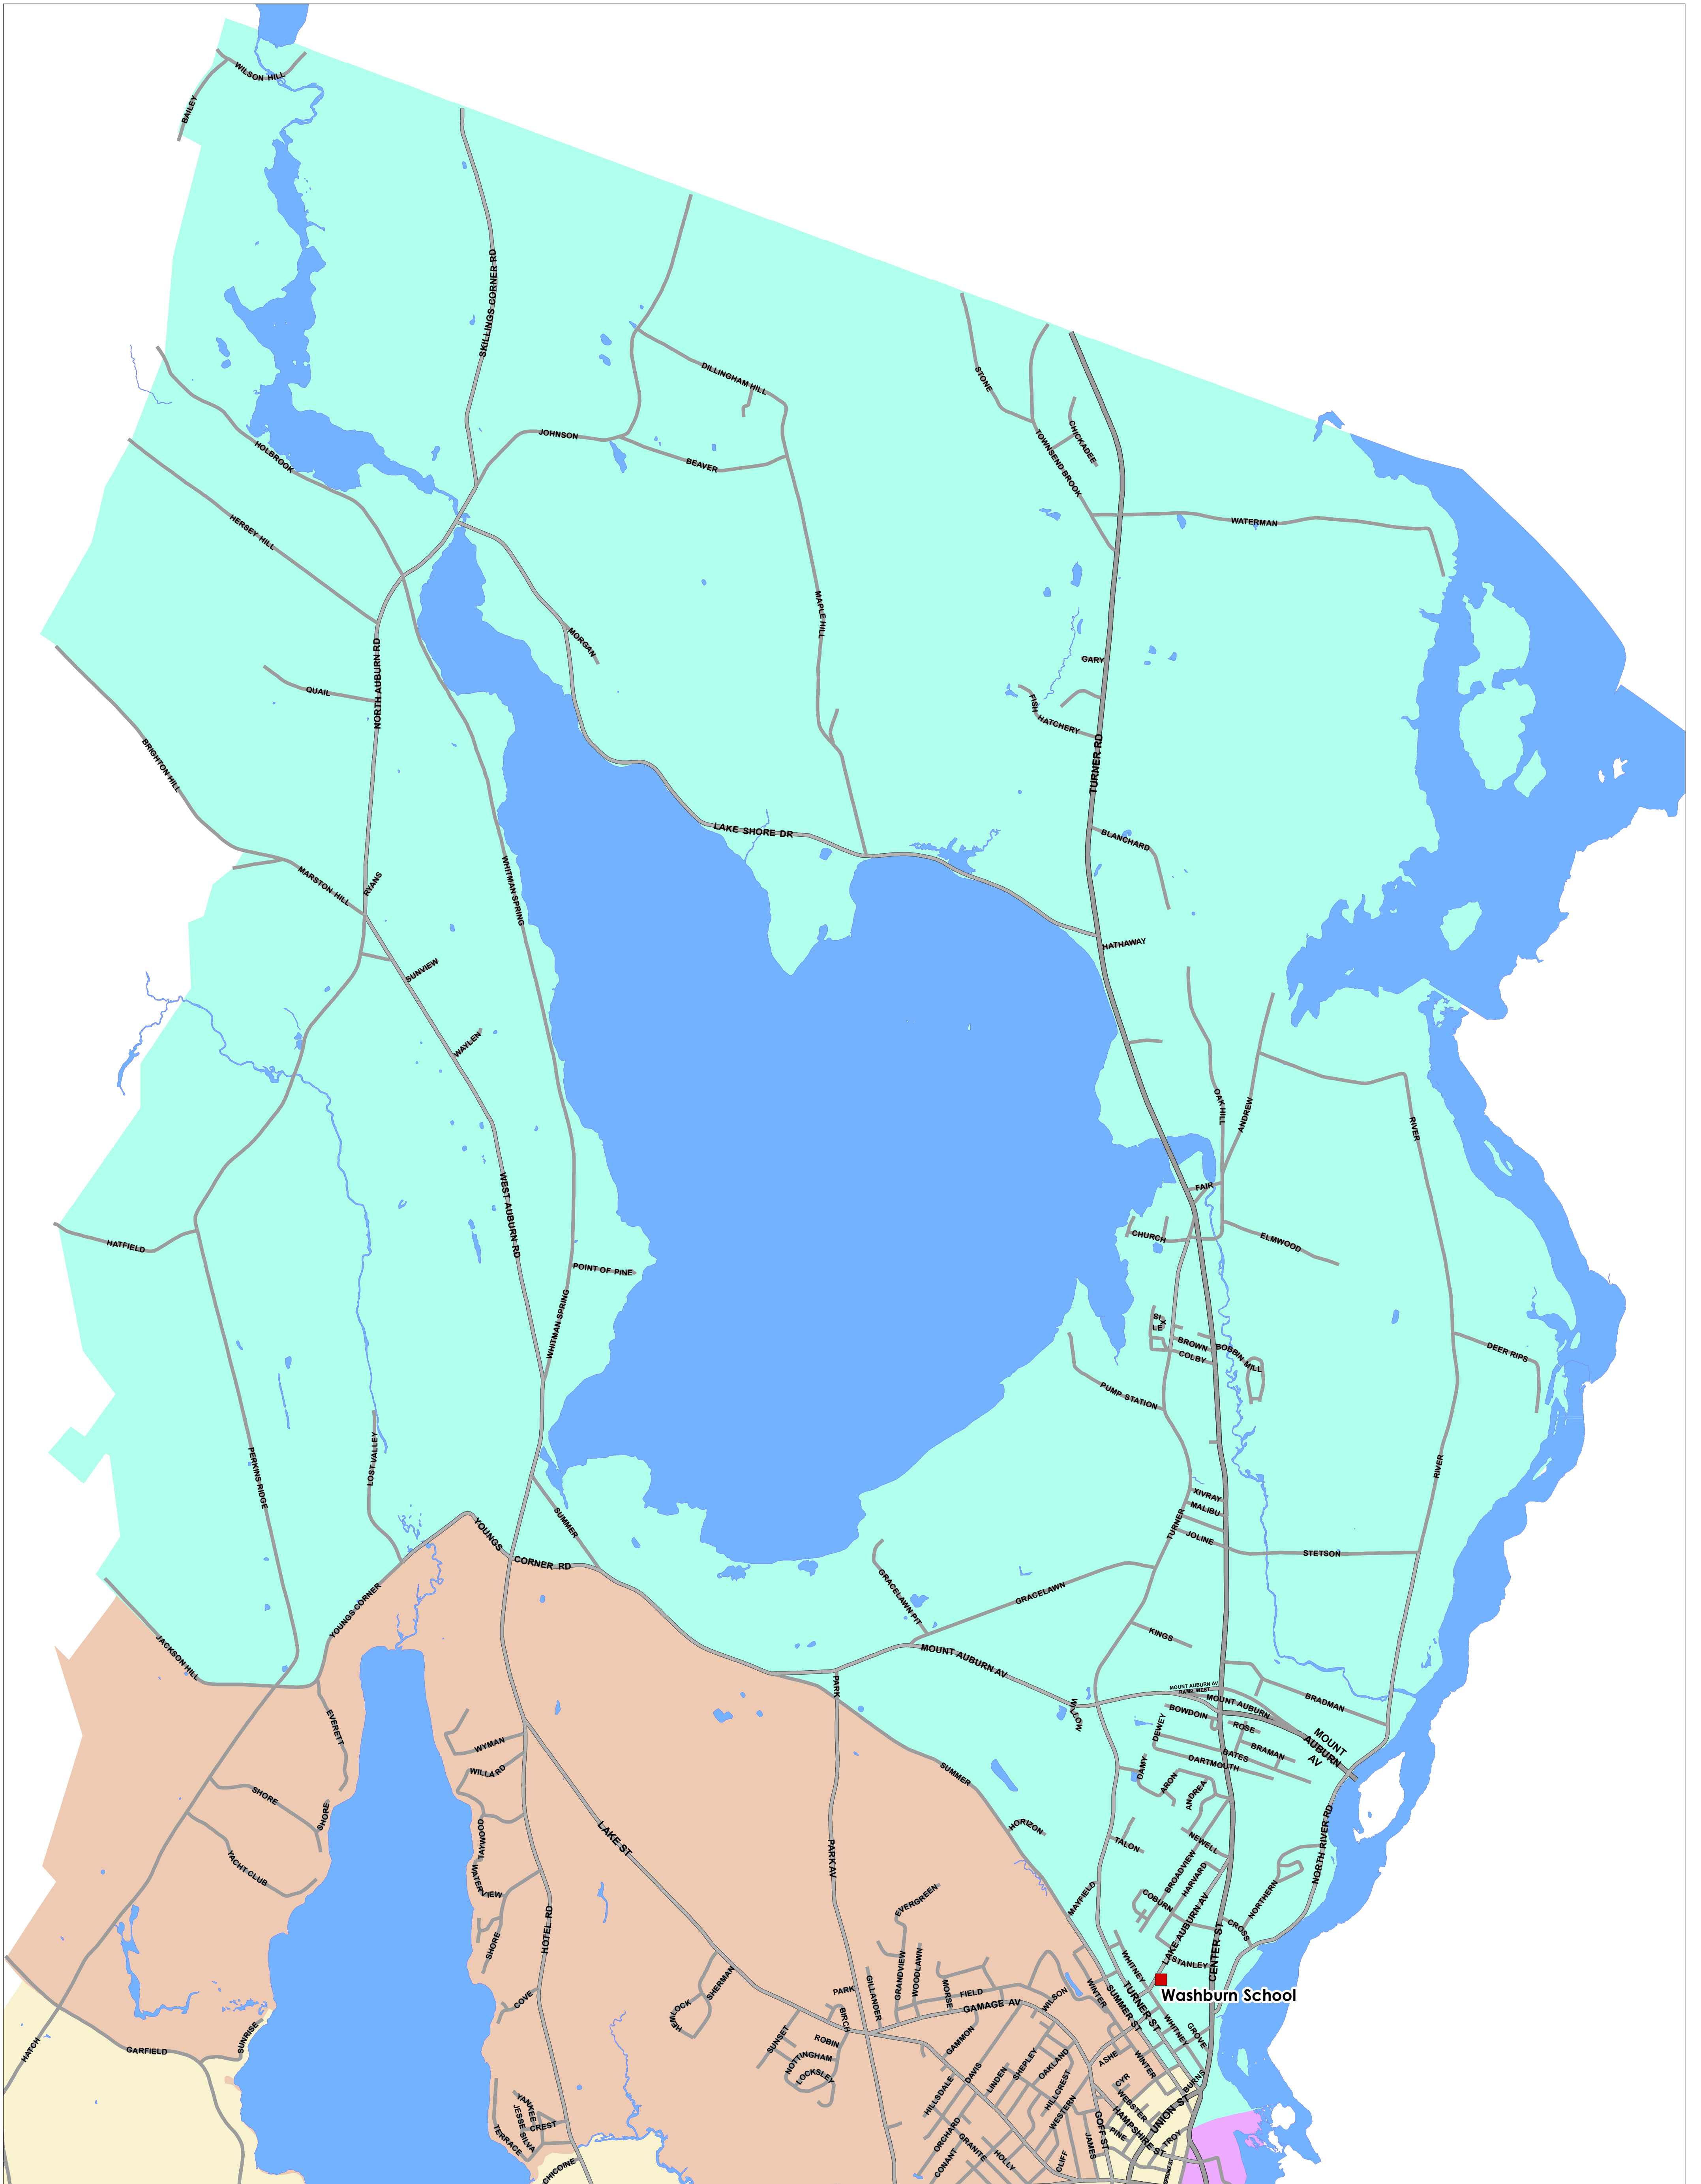

Election Districts - Ward 1

**City of
Auburn, Maine**
60 Court St.
Auburn, ME 04210
www.auburnmaine.gov
207-333-6601

0 0.5 1 Miles

- Polling Places
- Ward 1 - Polling Place, Washburn School
- Ward 2 - Polling Place, Auburn Middle School
- Ward 3 - Polling Place Auburn Hall
- Ward 4 - Polling Place Fairview School
- Ward 5 - Polling Place Sherwood Heights