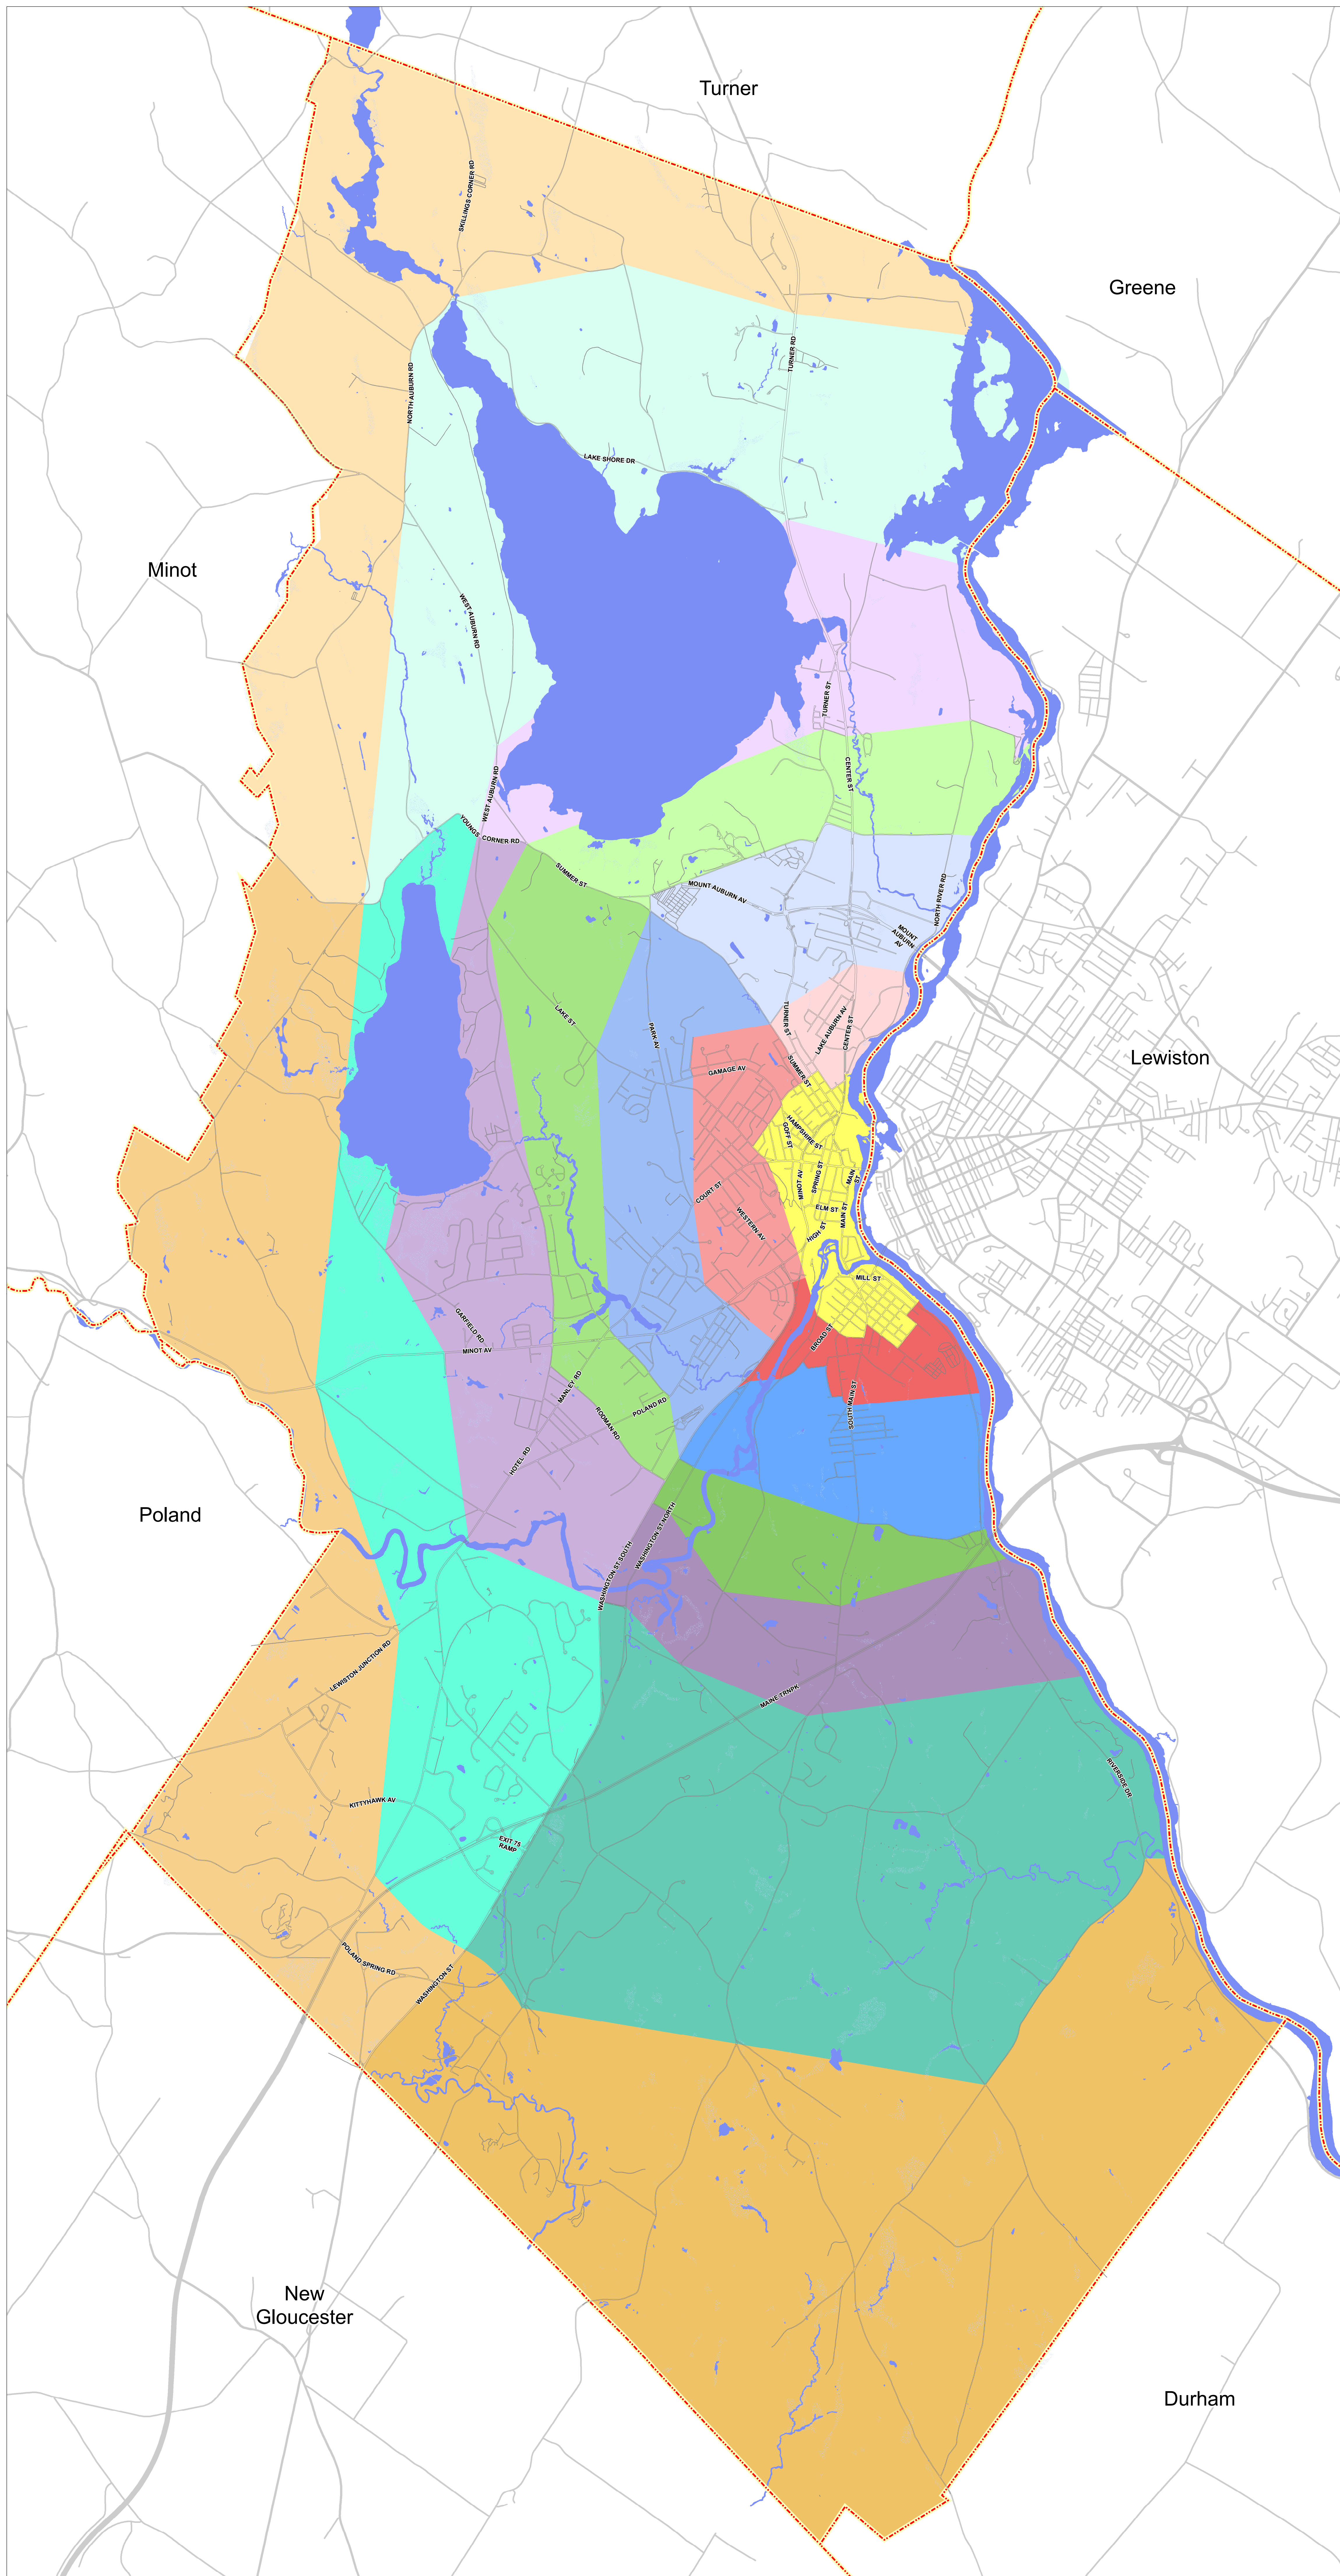

City of Auburn, Maine

60 Court St.
Auburn, ME 04039
www.auburnmaine.gov
207-333-6601

Taxi Zones and Rates

Legend

- Zone 1, Downtown, $4.00
- Zone 2, North, $5.00
- Zone 2, Central, $5.00
- Zone 2, South, $5.00
- Zone 3, North, $6.00
- Zone 3, Central, $6.00
- Zone 3, South, $6.00
- Zone 4, North, $7.00
- Zone 4, Central, $7.00
- Zone 4, South, $7.00
- Zone 5, North, $8.00
- Zone 5, Central, $8.00
- Zone 5, South, $8.00
- Zone 6, North, $9.00
- Zone 6, Central, $9.00
- Zone 6, South, $9.00
- Zone 7, North, $10.00
- Zone 7, Central, $10.00
- Zone 7, South, $10.00