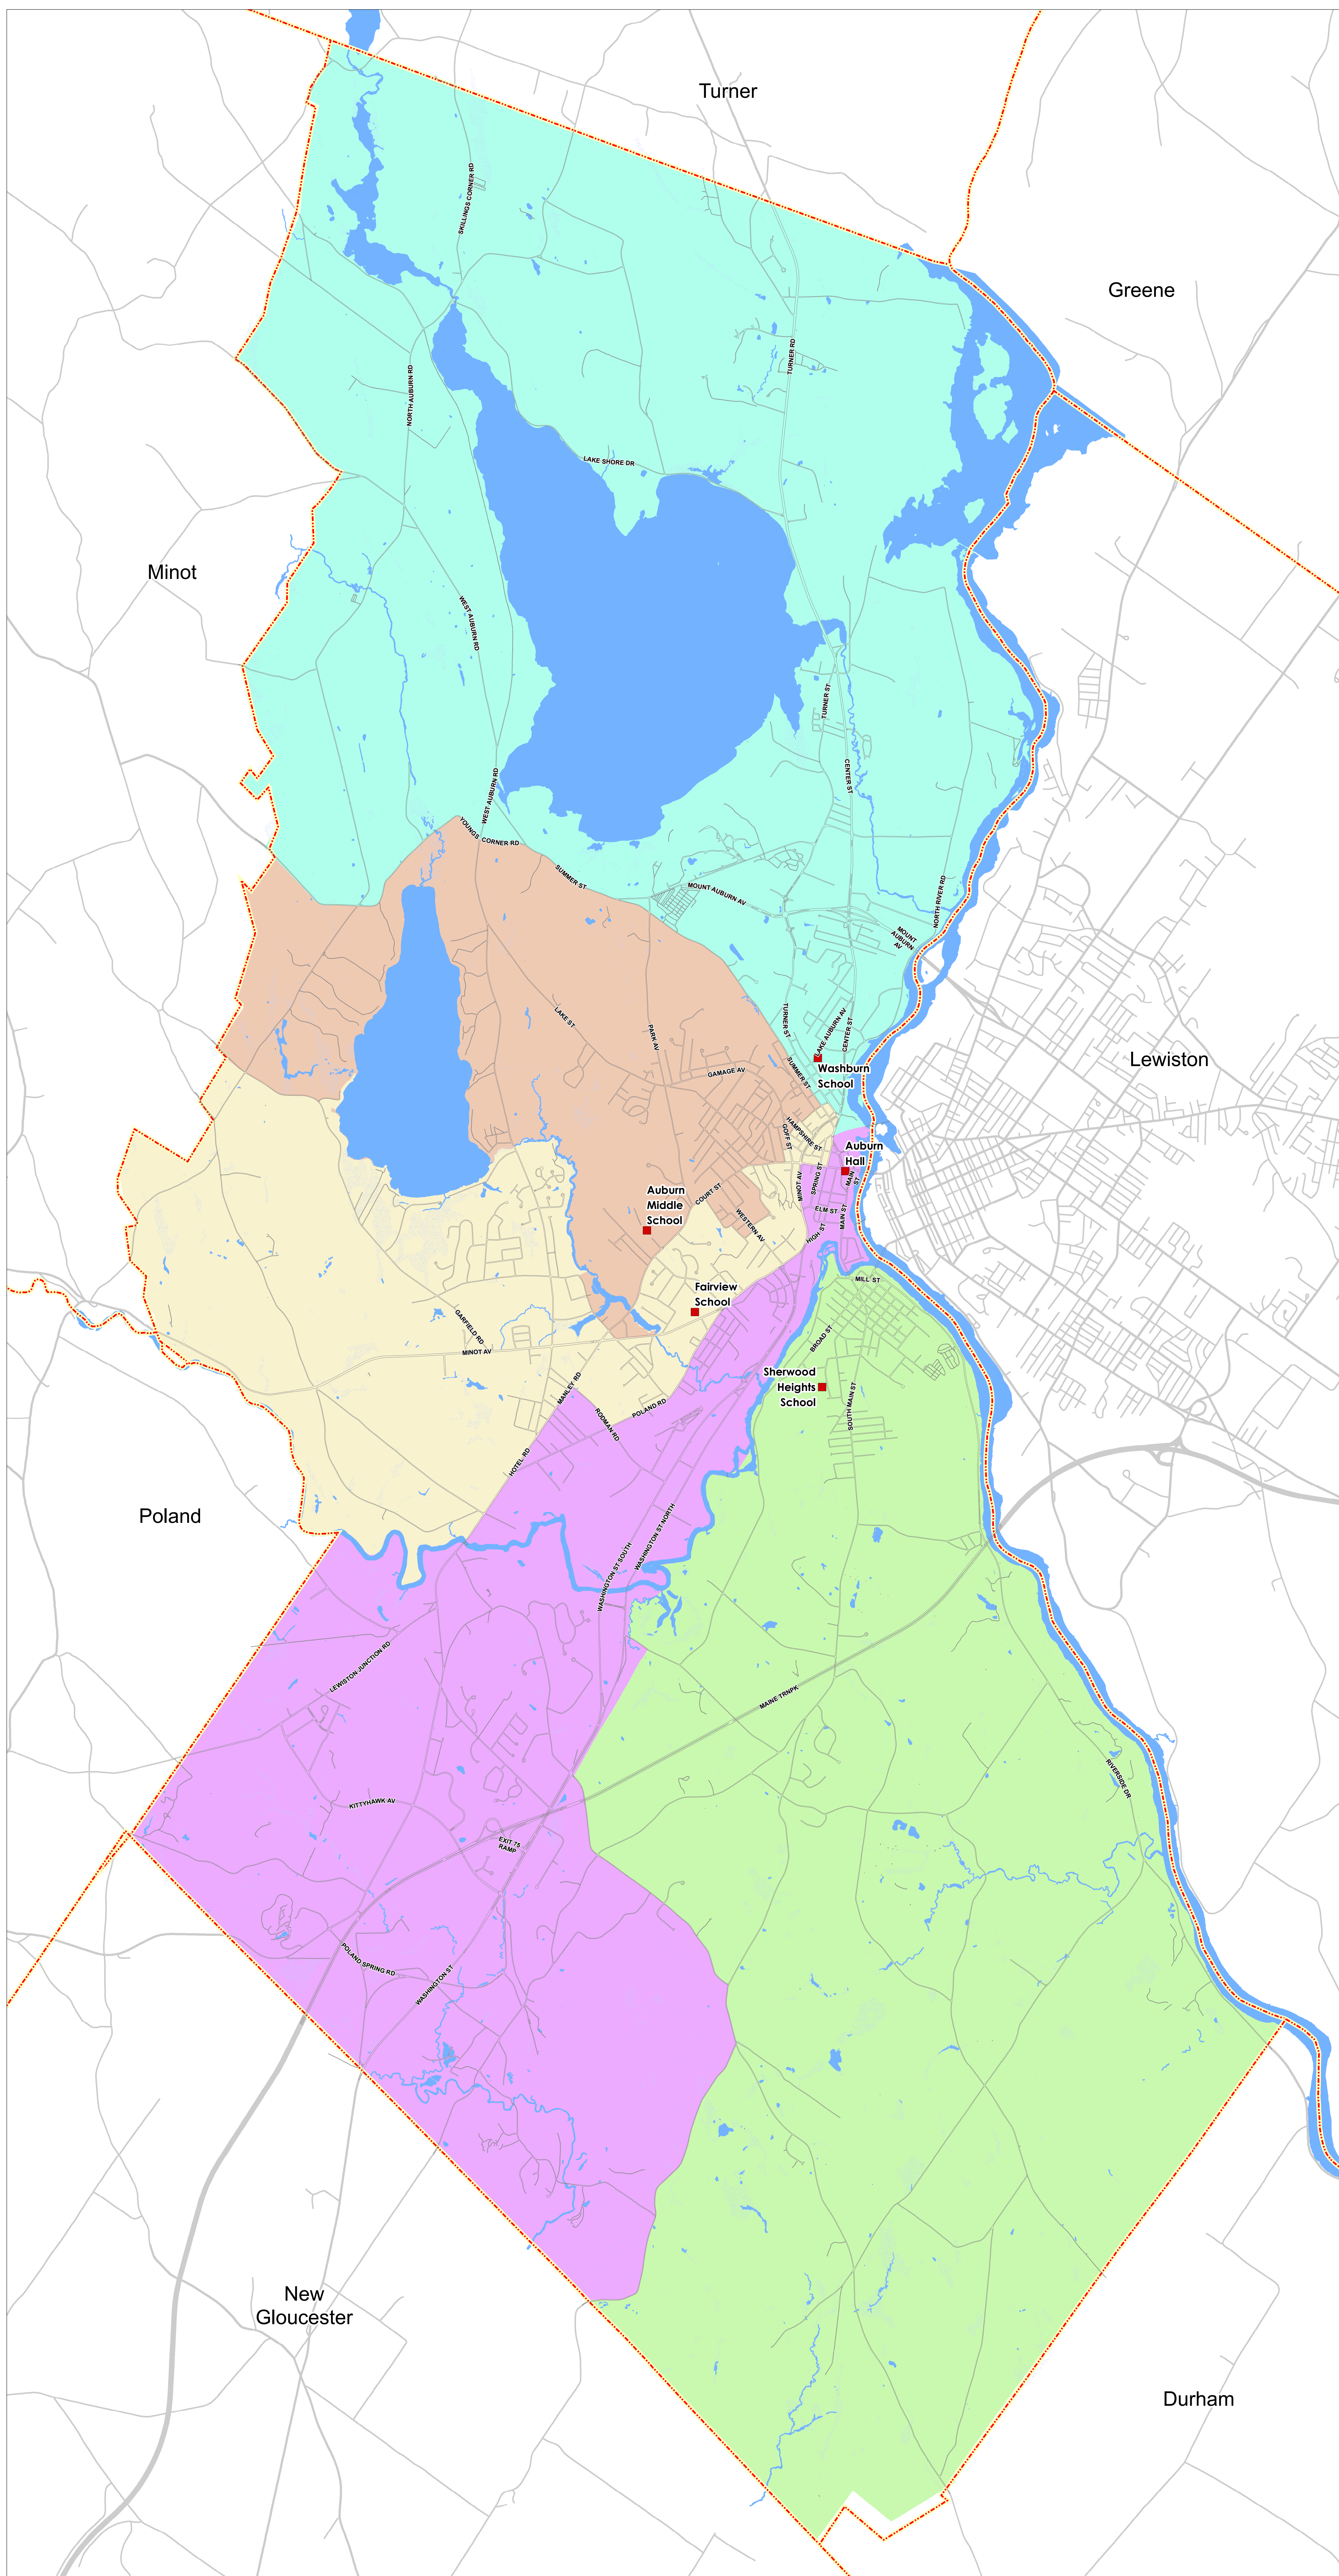

Municipal Voting Districts

- Polling Places
- Ward 1 - Polling Place, Washburn School
- Ward 2 - Polling Place, Auburn Middle School
- Ward 3 - Polling Place Auburn Hall
- Ward 4 - Polling Place Fairview School
- Ward 5 - Polling Place Sherwood Heights