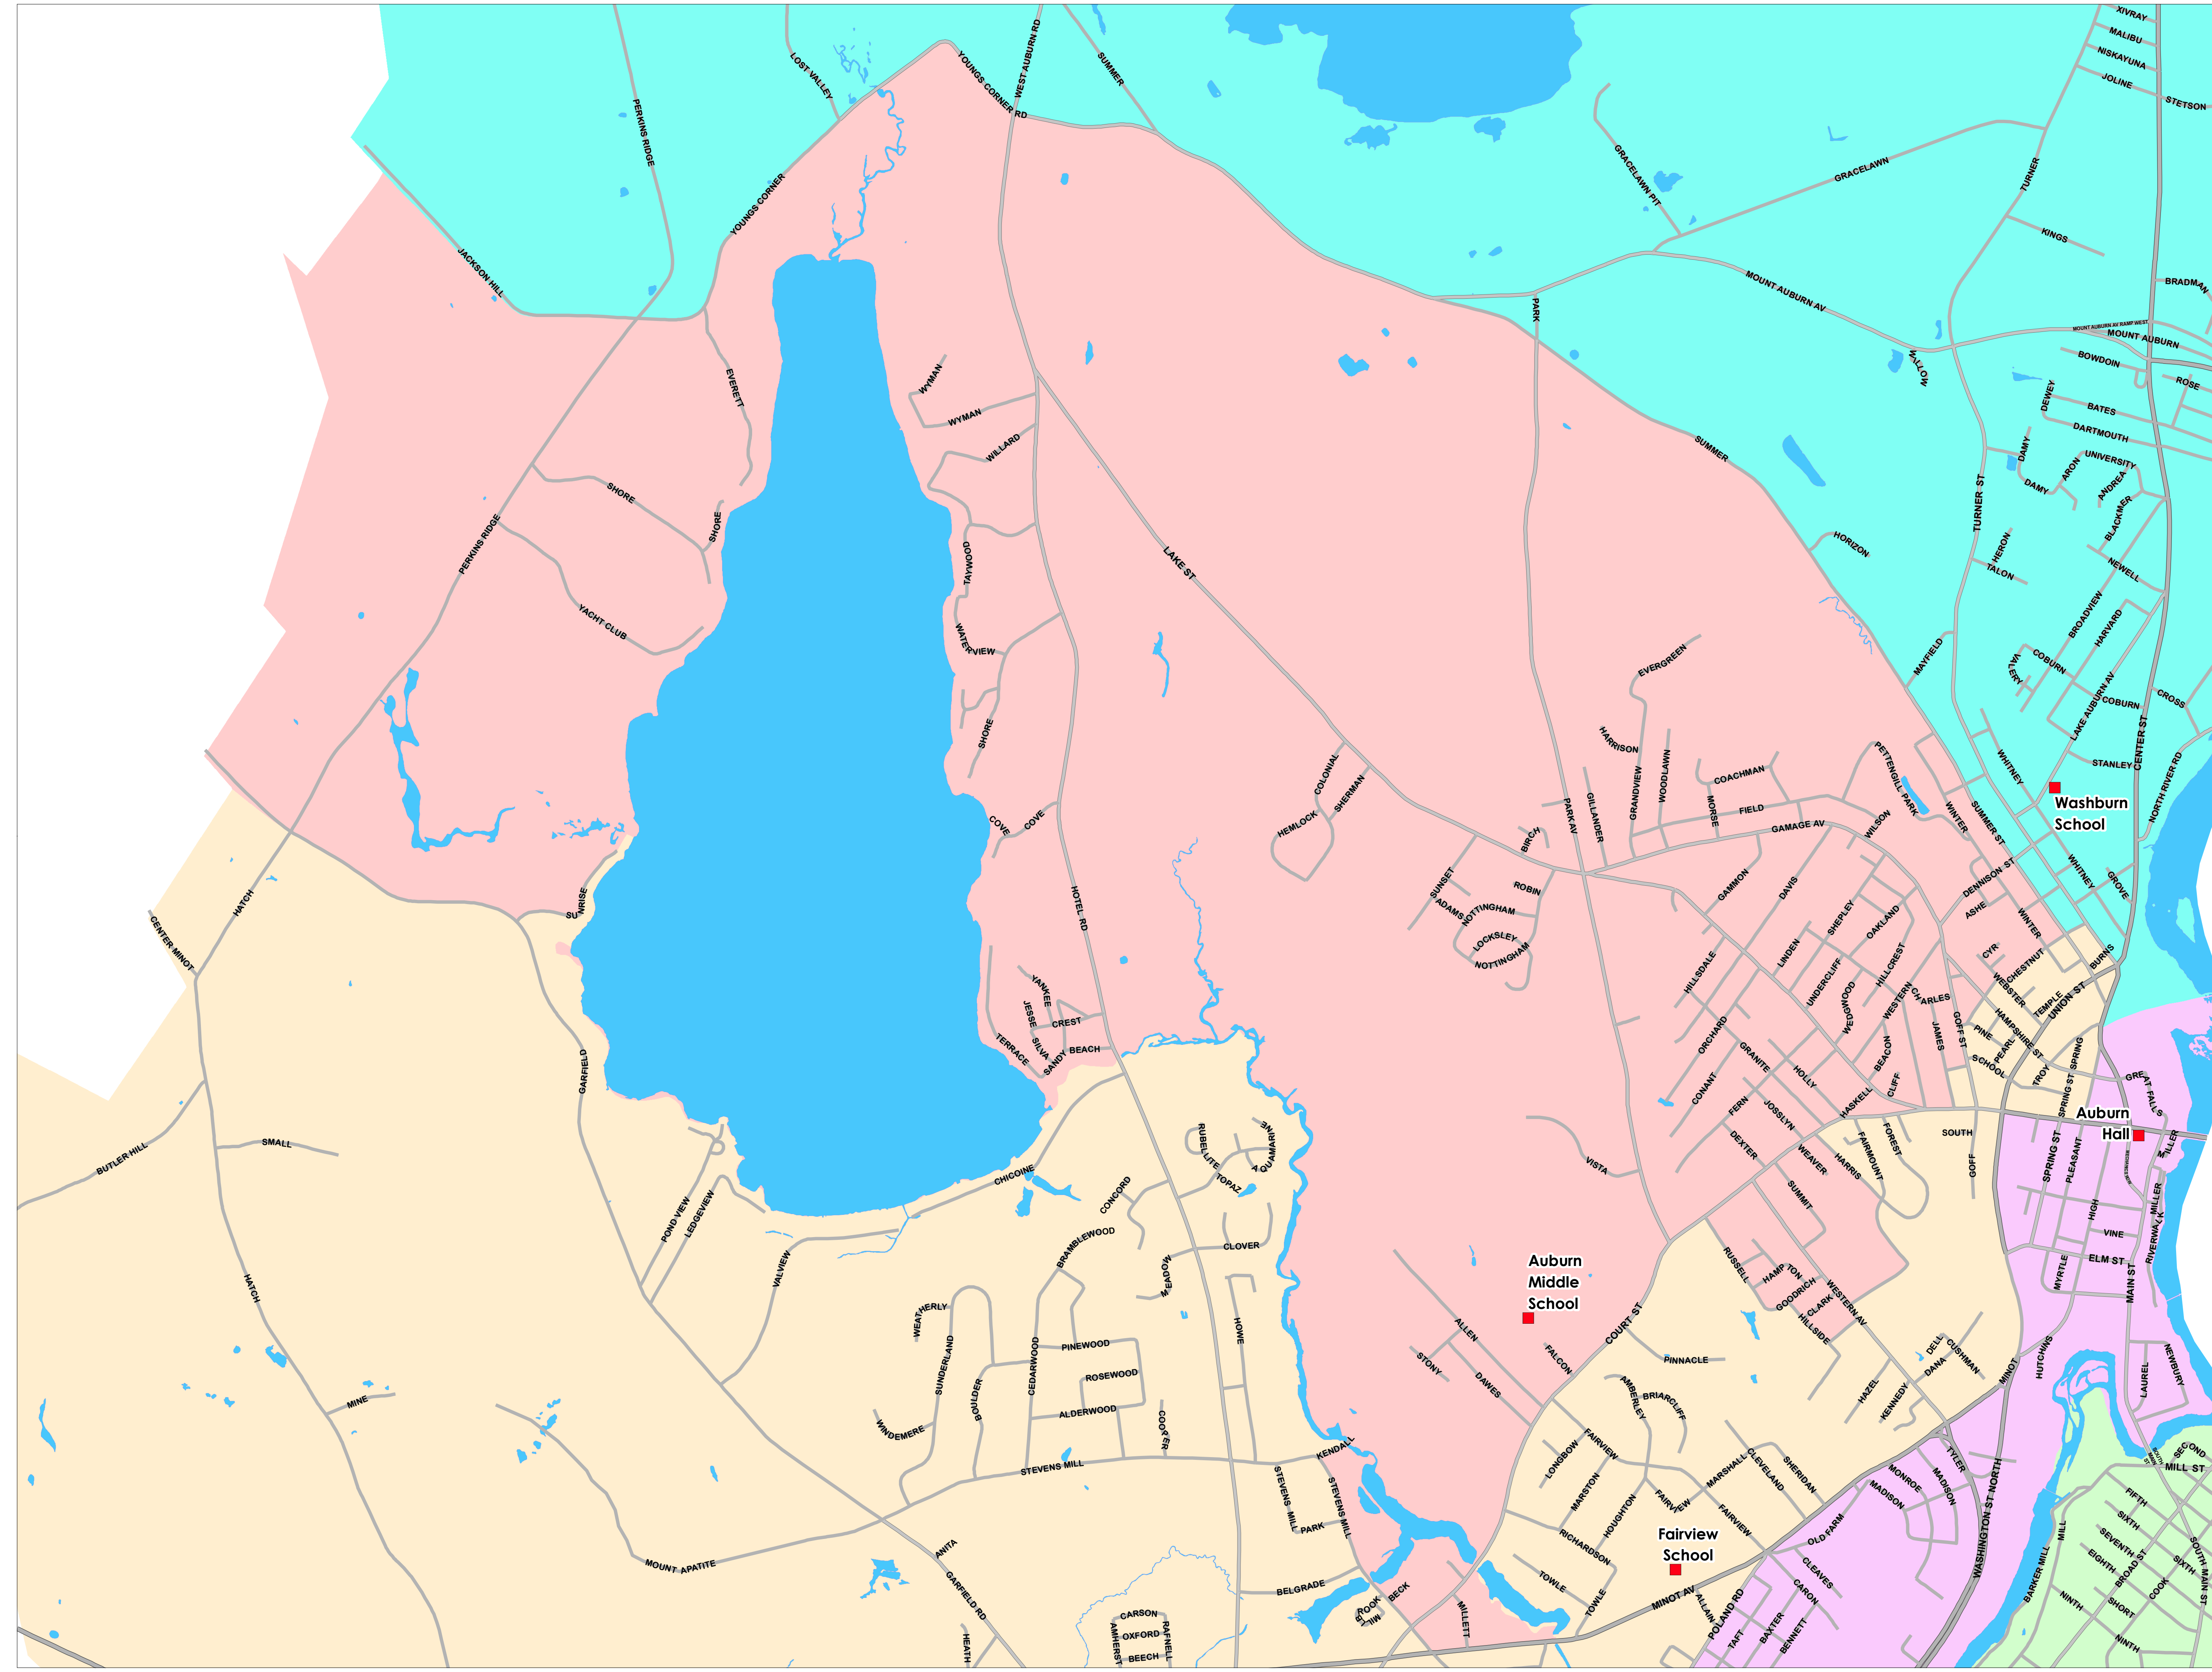

60 Court St.  
Auburn, ME 04210  
[www.auburnmaine.gov](http://www.auburnmaine.gov)

# Election Districts Ward 2

- Polling Places
- Ward 1 - Polling Place, Washburn School
- Ward 2 - Polling Place, Auburn Middle School
- Ward 3 - Polling Place, Fairview School
- Ward 4 - Polling Place, Auburn Hall
- Ward 5 - Polling Place, Sherwood Heights