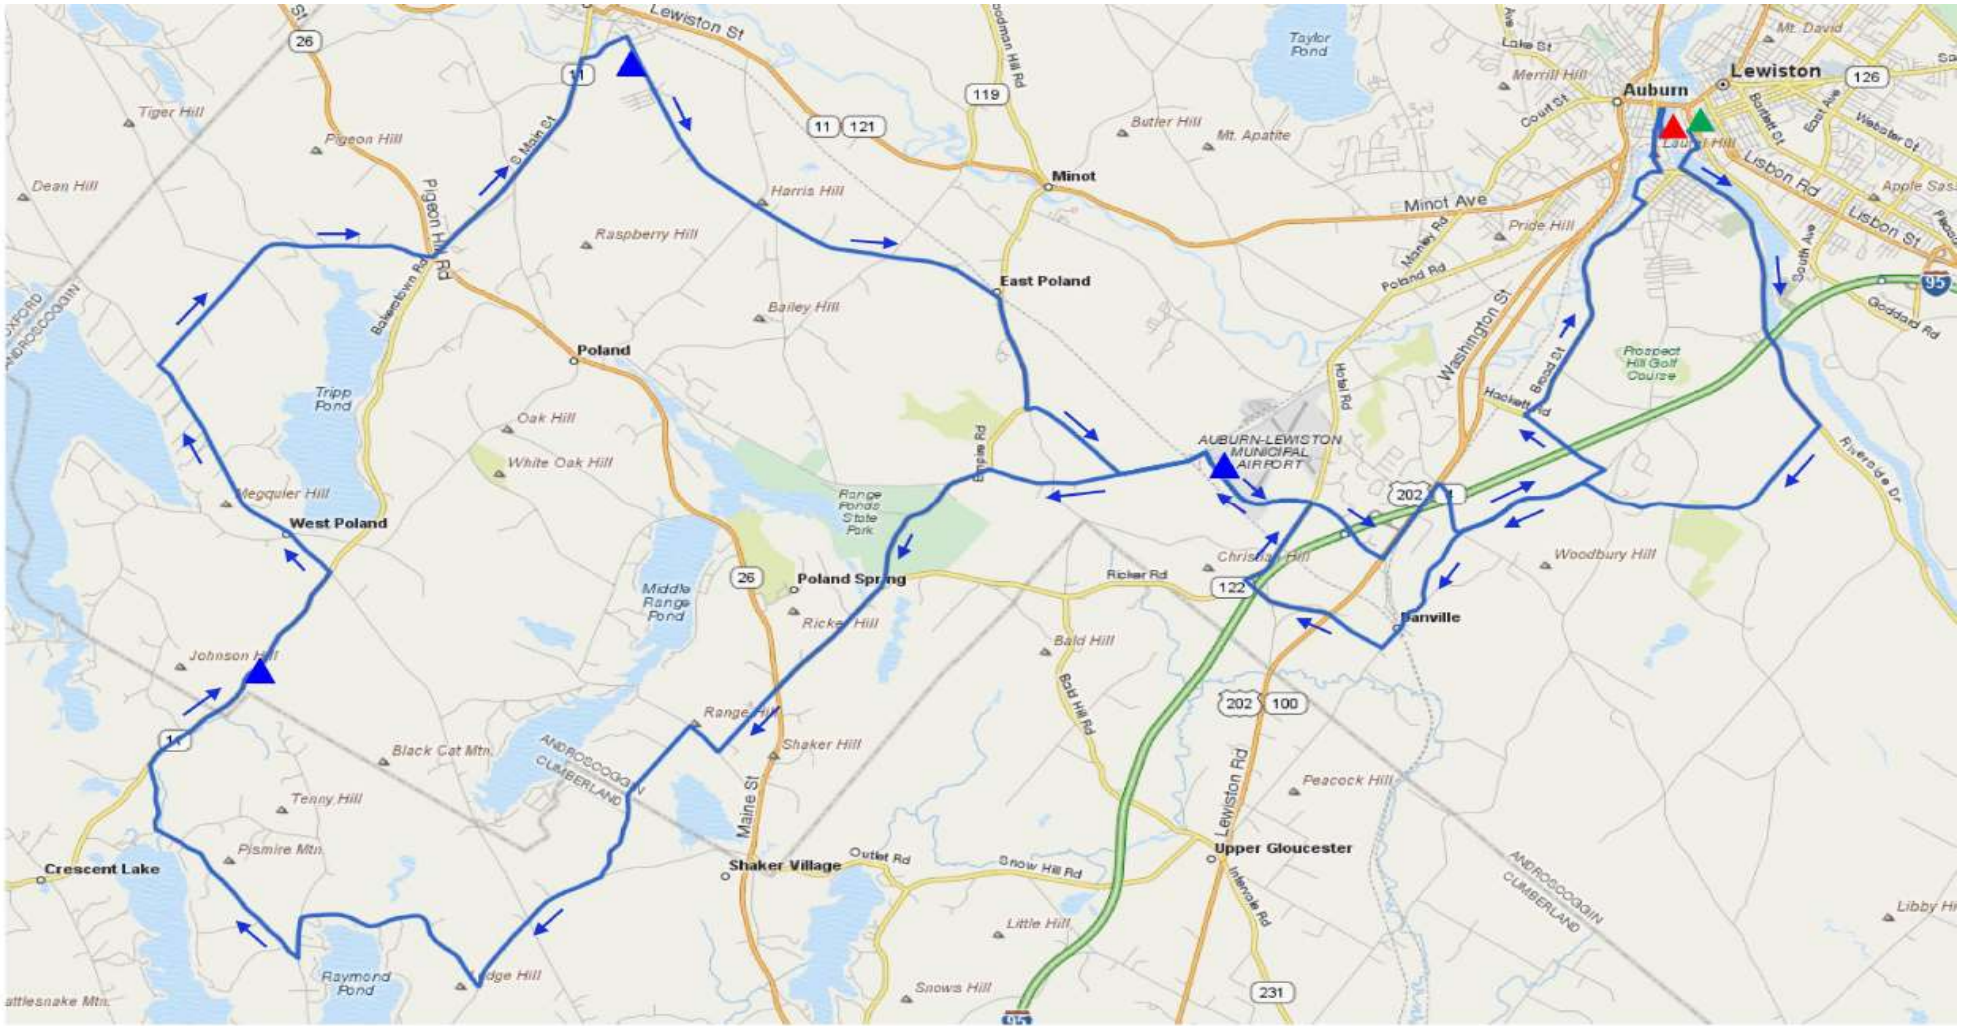

Dempsey 5K run/ walk

Starts in Lewiston, Maine

3.10 miles

Elevation **190ft** Max **115ft** Min **+98ft** Ascent **-118ft** Descent **< 3 %** Max Climb

©2012 MapQuest. Portions ©2012 NAVTEQ

Dempsey 10K run/ walk

Starts in Lewiston, Maine

6.19 miles

Elevation **207ft** Max **115ft** Min **+138ft** Ascent **-157ft** Descent **< 3 %** Max Climb

100 mile cycling course

- ▲ - START
- ▲ - FINISH
- ▲ - REST STOP

- ▲ - START
- ▲ - FINISH
- ▲ - REST STOP

70 mile cycling course

- ▲ - START
- ▲ - FINISH
- ▲ - REST STOP

50 mile cycling course

- ▲ - START
- ▲ - FINISH
- ▲ - REST STOP

25 mile cycling course

- ▲ - START
- ▲ - FINISH
- ▲ - REST STOP

10 mile cycling course