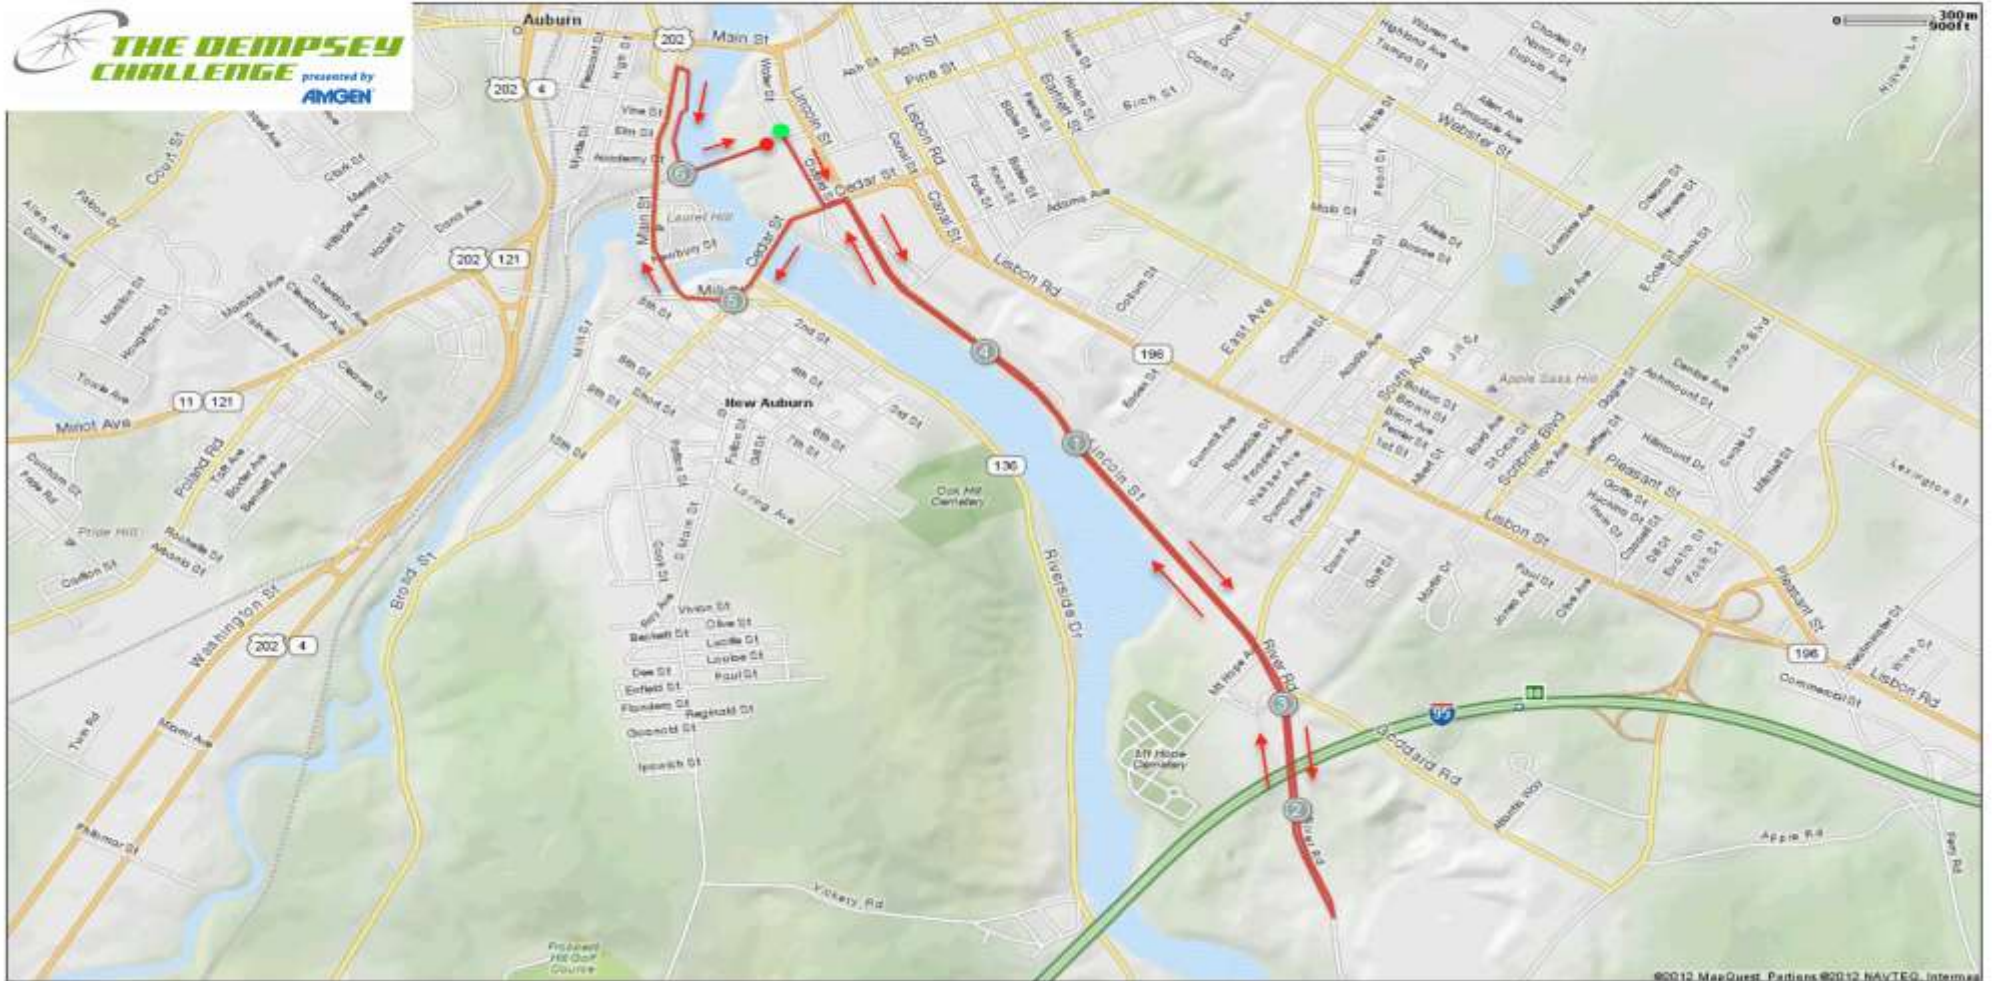

Dempsey 5K run/ walk

Starts in Lewiston, Maine

3.10 miles

Elevation **190ft** Max **115ft** Min **+98ft** Ascent **-118ft** Descent **< 3 %** Max Climb

©2012 MapQuest. Portions ©2012 NAVTEQ

Dempsey 10K run/ walk

Starts in Lewiston, Maine

6.19 miles

Elevation **207ft** Max **115ft** Min **+138ft** Ascent **-157ft** Descent **< 3 %** Max Climb

100 mile cycling course

- ▲ - START
- ▲ - FINISH
- ▲ - REST STOP

- ▲ - START
- ▲ - FINISH
- ▲ - REST STOP

70 mile cycling course

- ▲ - START
- ▲ - FINISH
- ▲ - REST STOP

50 mile cycling course

- ▲ - START
- ▲ - FINISH
- ▲ - REST STOP

25 mile cycling course

- ▲ - START
- ▲ - FINISH
- ▲ - REST STOP

10 mile cycling course