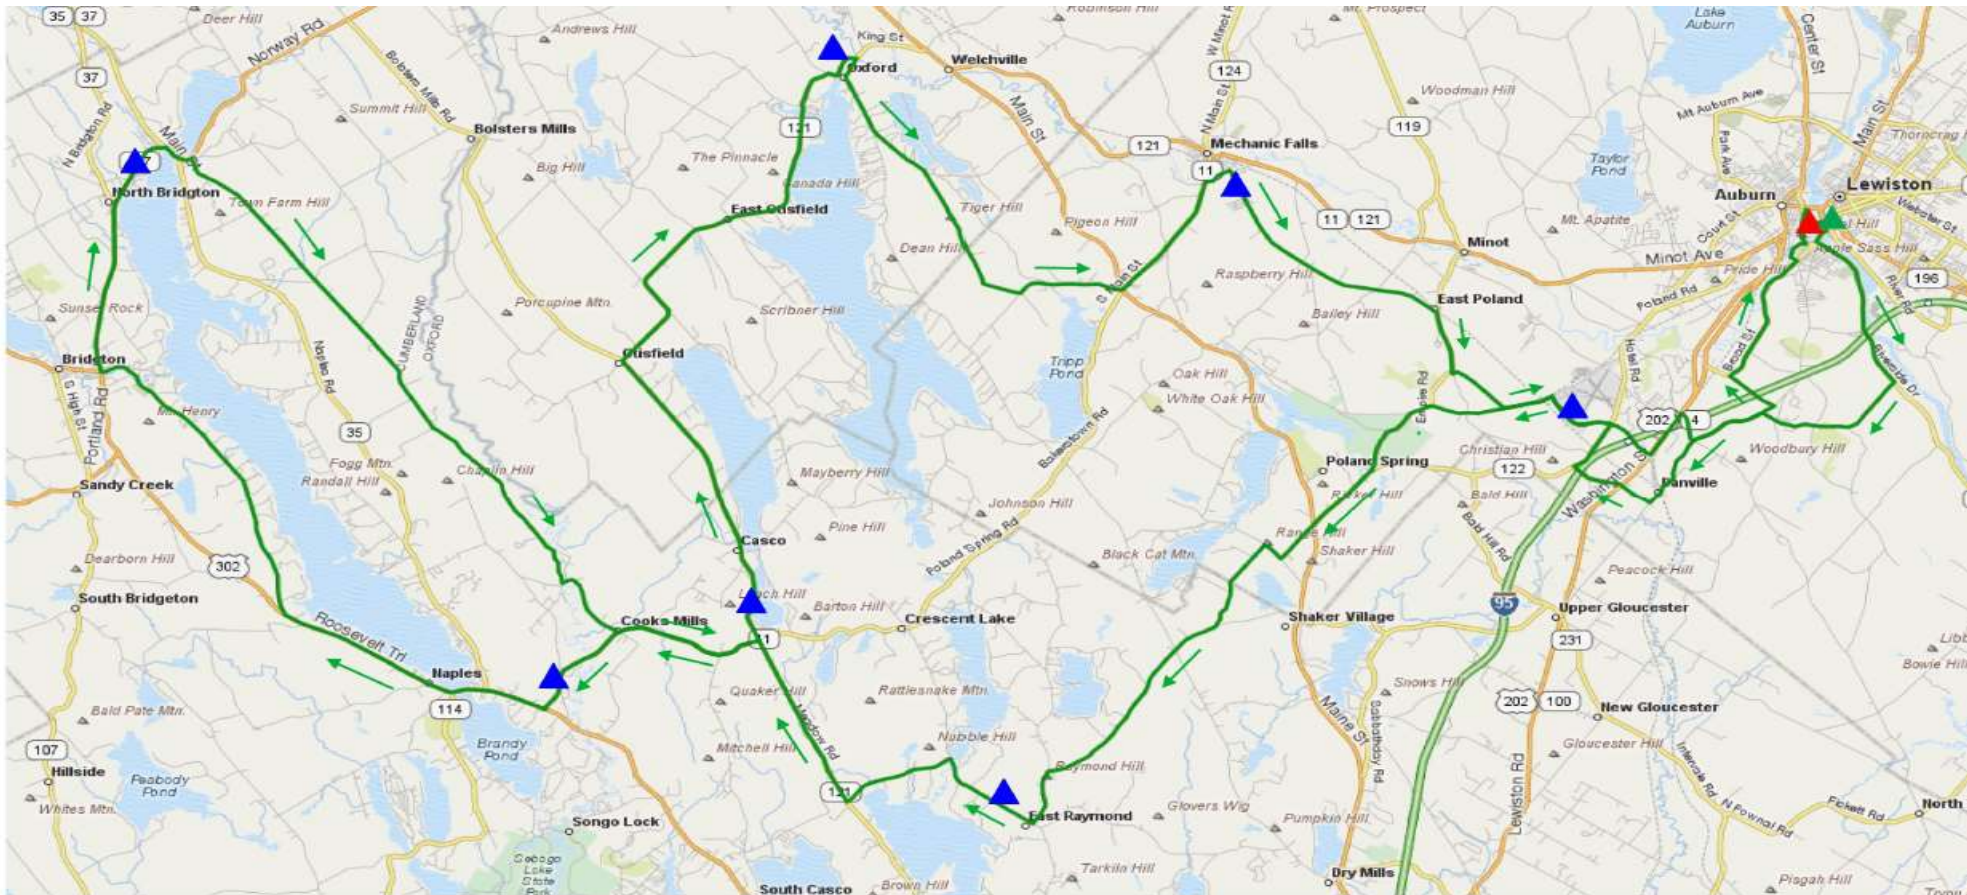

Dempsey 5K run/ walk

Starts in Lewiston, Maine

3.10 miles

Elevation **190ft** Max **115ft** Min **+98ft** Ascent **-118ft** Descent **< 3 %** Max Climb

©2012 MapQuest. Portions ©2012 NAVTEQ

Dempsey 10K run/ walk

Starts in Lewiston, Maine

6.19 miles

Elevation **207ft** Max **115ft** Min **+138ft** Ascent **-157ft** Descent **< 3 %** Max Climb

100 mile cycling course

- ▲ - START
- ▲ - FINISH
- ▲ - REST STOP

- ▲ - START
- ▲ - FINISH
- ▲ - REST STOP

70 mile cycling course

- ▲ - START
- ▲ - FINISH
- ▲ - REST STOP

50 mile cycling course

- ▲ - START
- ▲ - FINISH
- ▲ - REST STOP

25 mile cycling course

- ▲ - START
- ▲ - FINISH
- ▲ - REST STOP

10 mile cycling course