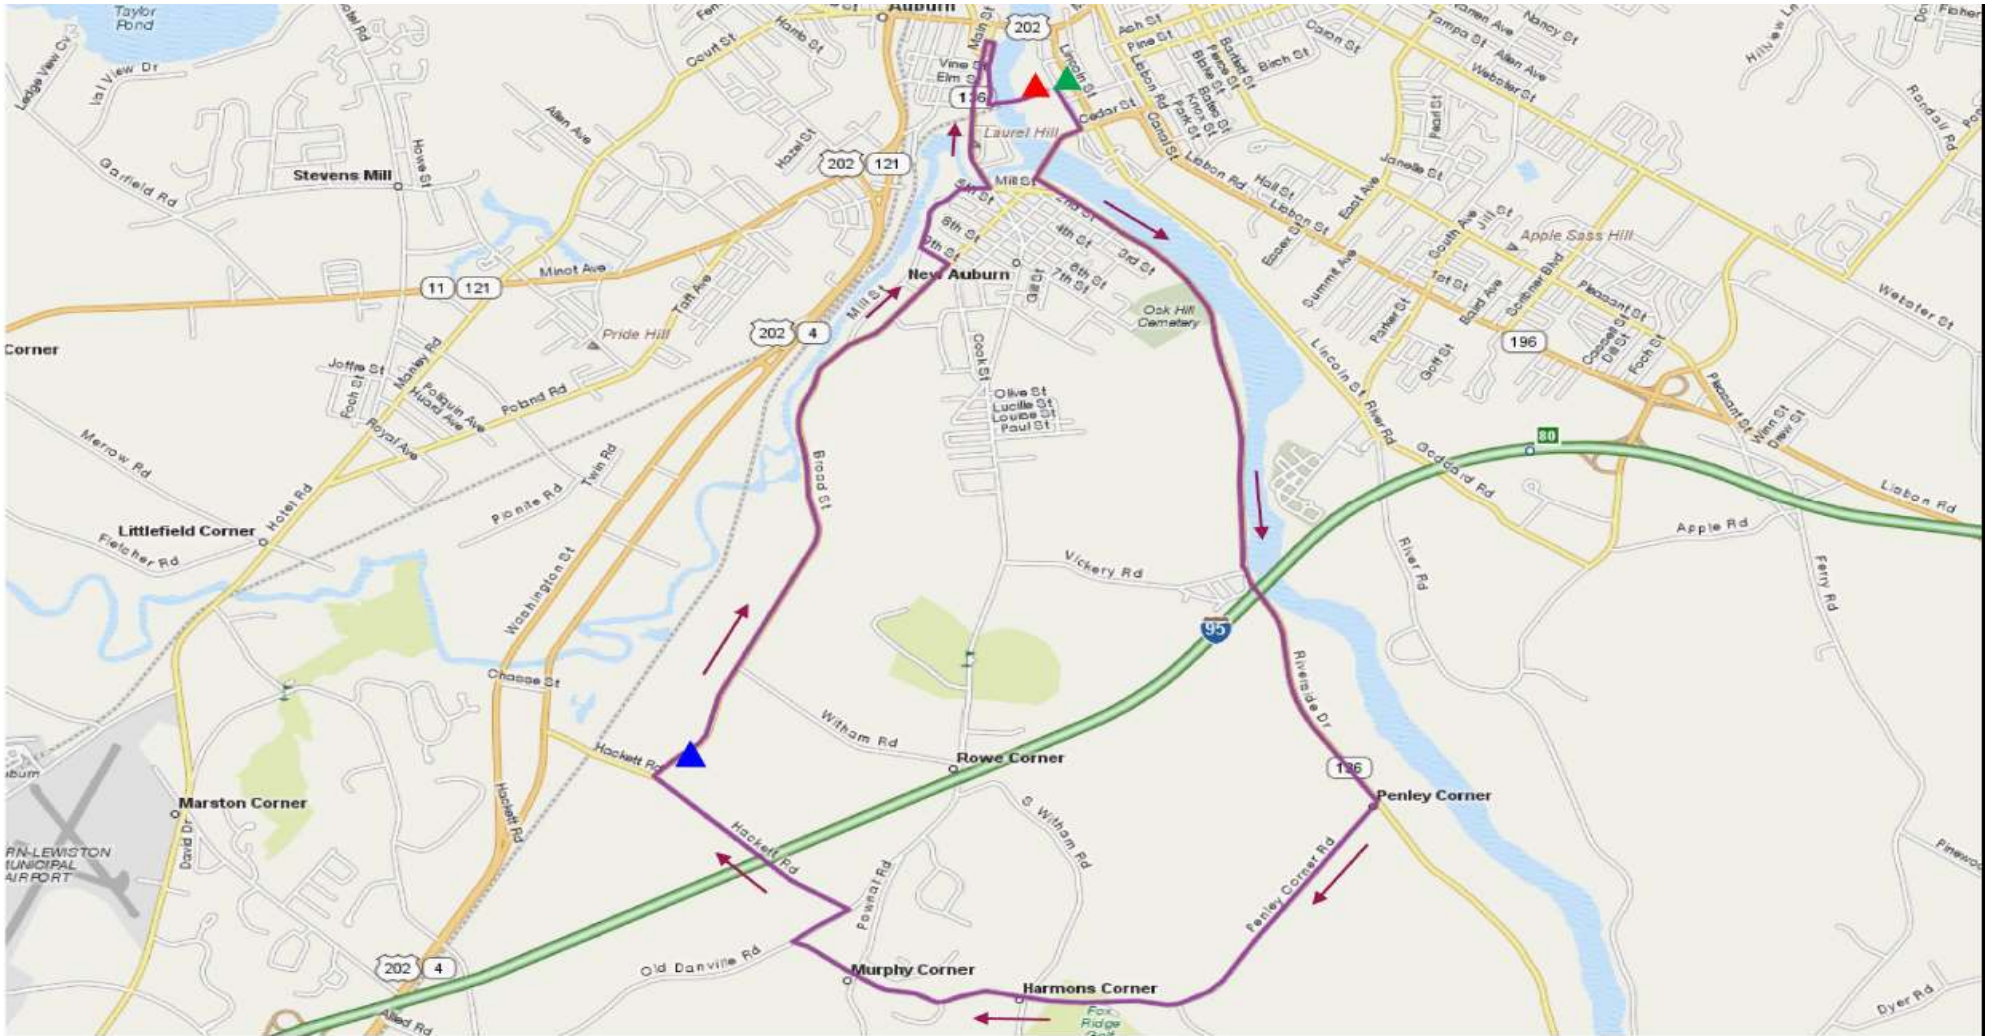

Dempsey 5K run/ walk

Starts in Lewiston, Maine

3.10 miles

Elevation **190ft** Max **115ft** Min **+98ft** Ascent **-118ft** Descent **< 3 %** Max Climb

©2012 MapQuest. Portions ©2012 NAVTEQ

Dempsey 10K run/ walk

Starts in Lewiston, Maine

6.19 miles

Elevation **207ft** Max **115ft** Min **+138ft** Ascent **-157ft** Descent **< 3 %** Max Climb

100 mile cycling course

- ▲ - START
- ▲ - FINISH
- ▲ - REST STOP

- ▲ - START
- ▲ - FINISH
- ▲ - REST STOP

70 mile cycling course

- ▲ - START
- ▲ - FINISH
- ▲ - REST STOP

50 mile cycling course

- ▲ - START
- ▲ - FINISH
- ▲ - REST STOP

25 mile cycling course

- ▲ - START
- ▲ - FINISH
- ▲ - REST STOP

10 mile cycling course