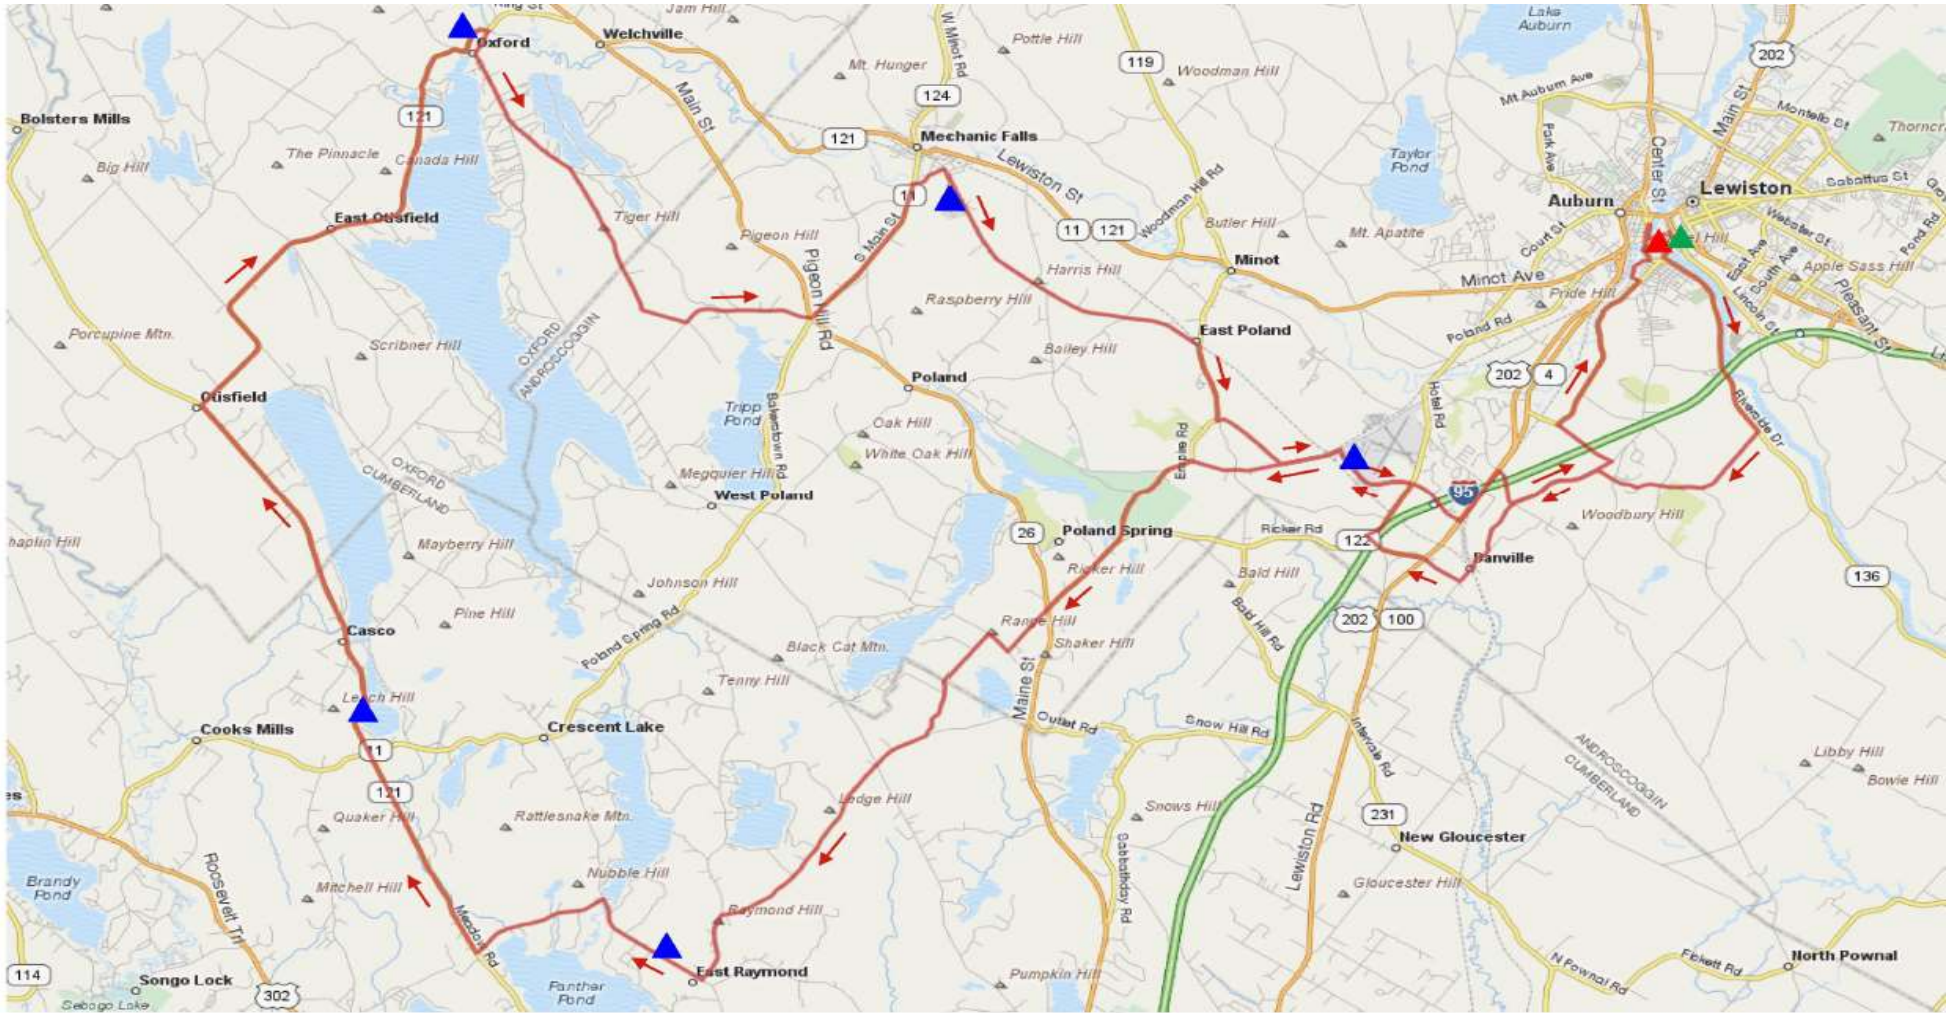

Dempsey 5K run/ walk

Starts in Lewiston, Maine

3.10 miles

Elevation **190ft** Max **115ft** Min **+98ft** Ascent **-118ft** Descent **< 3 %** Max Climb

©2012 MapQuest. Portions ©2012 NAVTEQ

Dempsey 10K run/ walk

Starts in Lewiston, Maine

6.19 miles

Elevation **207ft** Max **115ft** Min **+138ft** Ascent **-157ft** Descent **< 3 %** Max Climb

100 mile cycling course

- ▲ - START
- ▲ - FINISH
- ▲ - REST STOP

- ▲ - START
- ▲ - FINISH
- ▲ - REST STOP

70 mile cycling course

- ▲ - START
- ▲ - FINISH
- ▲ - REST STOP

50 mile cycling course

- ▲ - START
- ▲ - FINISH
- ▲ - REST STOP

25 mile cycling course

- ▲ - START
- ▲ - FINISH
- ▲ - REST STOP

10 mile cycling course