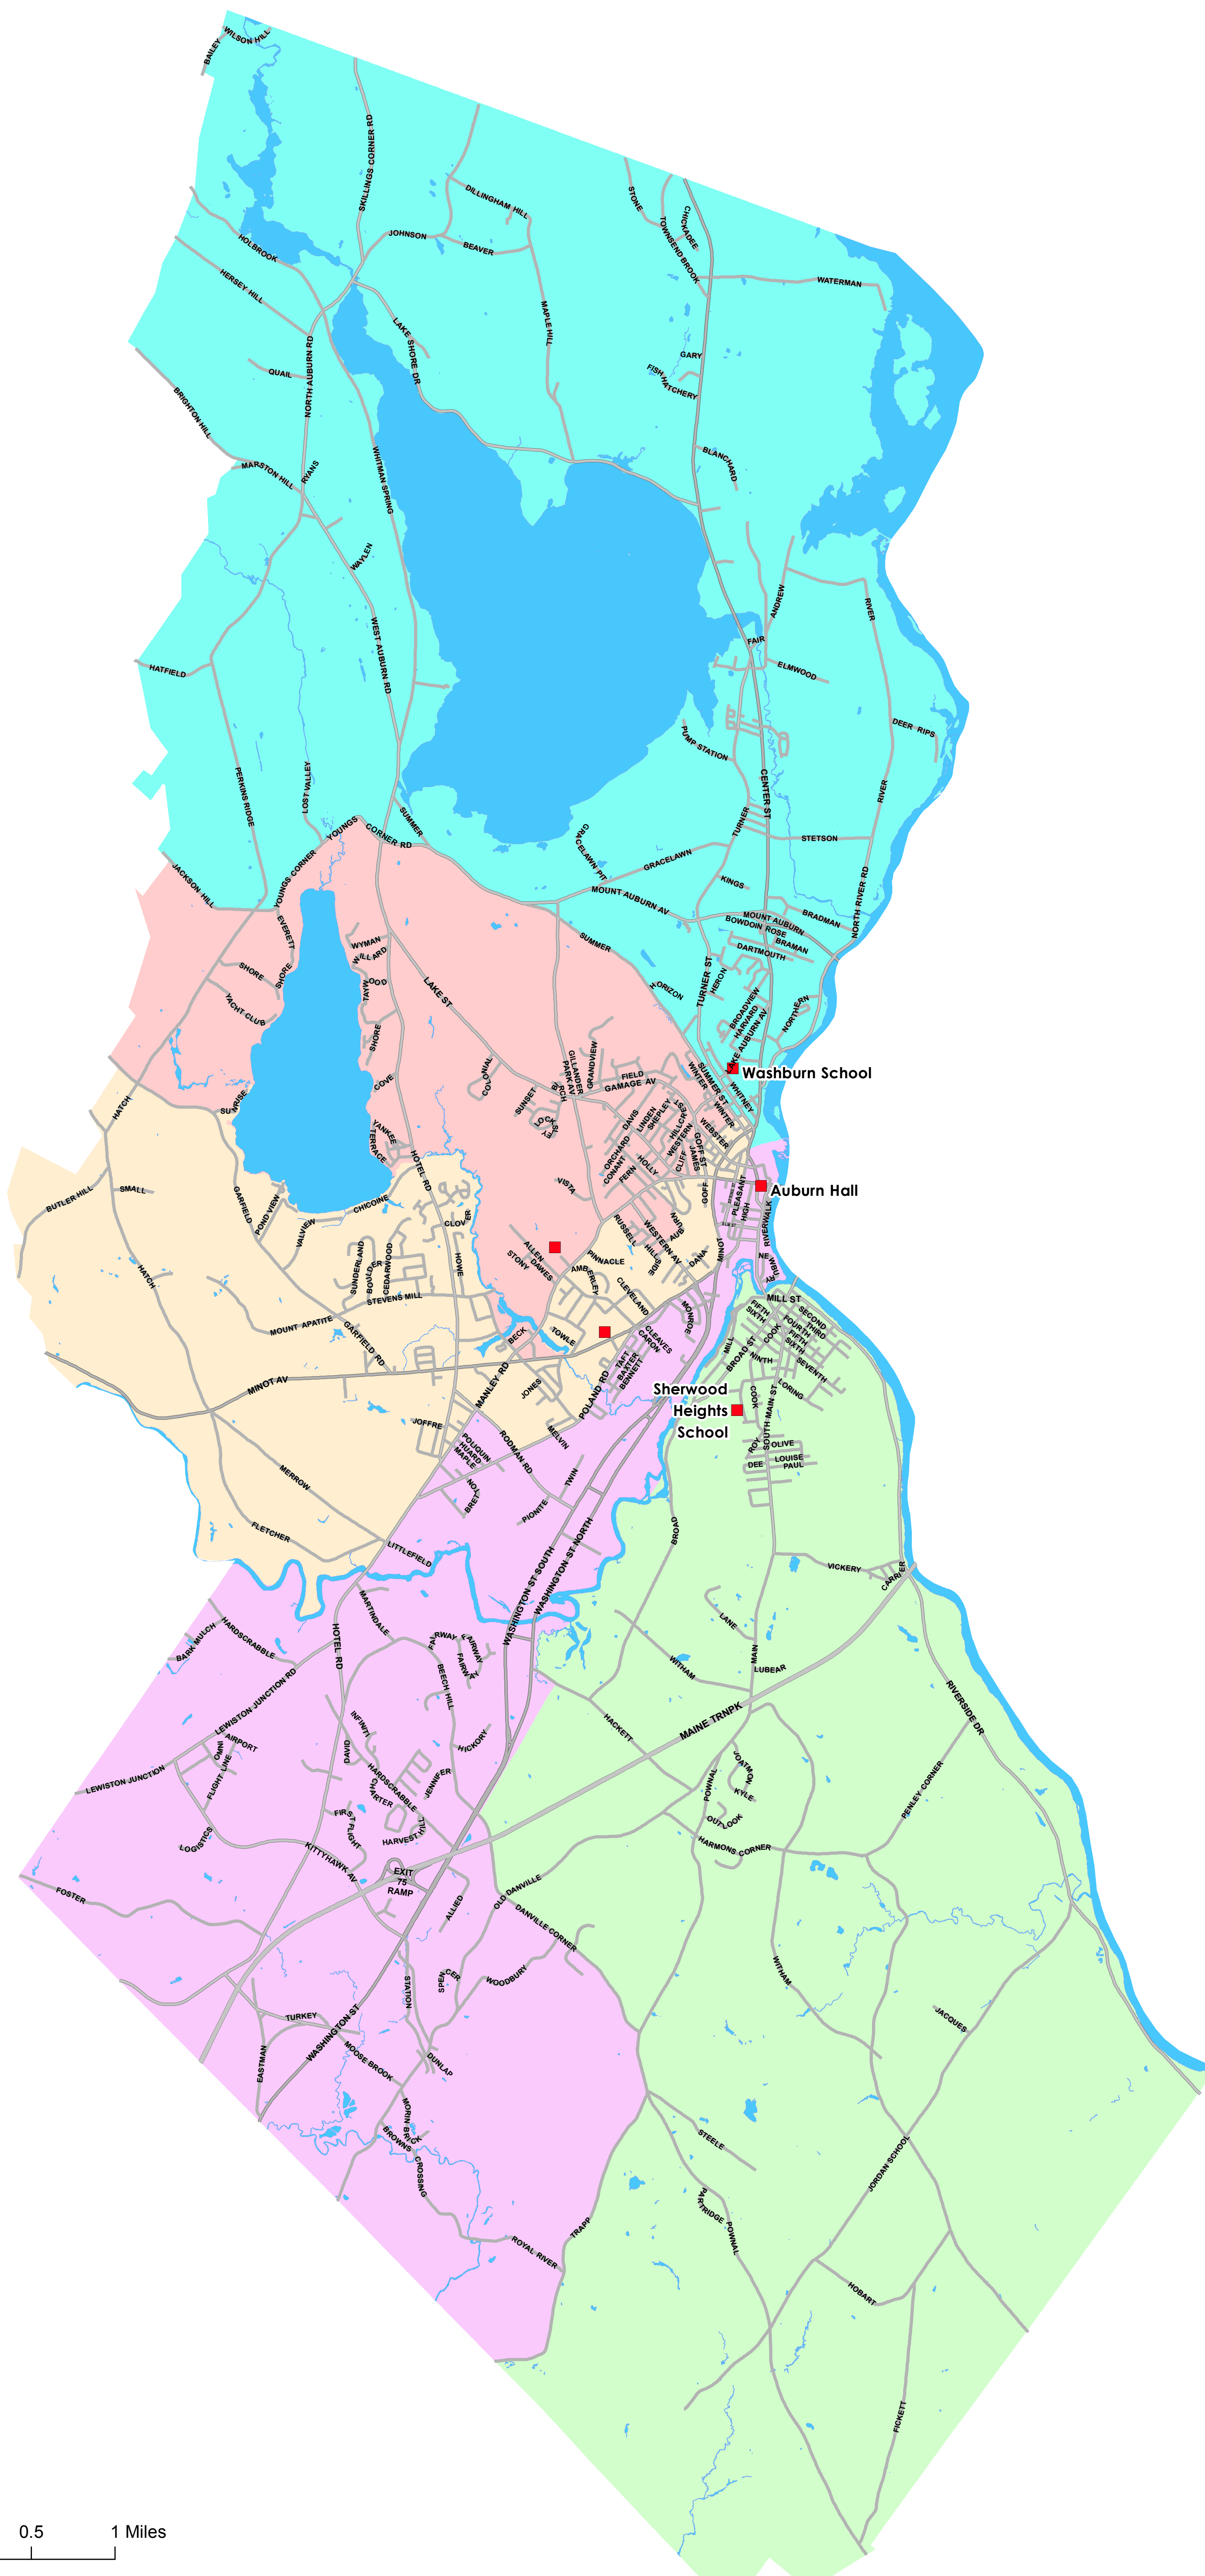

Election Districts

60 Court St.
Auburn, ME 04210
www.auburnmaine.gov

- Polling Places
- Ward 1 - Polling Place, Washburn School
- Ward 2 - Polling Place, Auburn Middle School
- Ward 3 - Polling Place, Auburn Hall
- Ward 4 - Polling Place, Fairview School
- Ward 5 - Polling Place, Sherwood Heights

0 0.5 1 Miles

Updated 7/1/2015